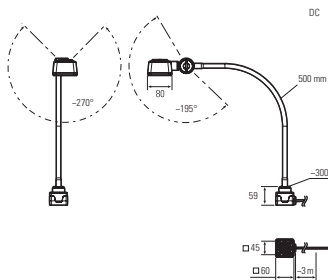

## CENALED SPOT DC, Flexarm

**Item number:** 121012-01  
**EAN:** 4260556623719

<b>Order number:</b>	121012-01
<b>Model:</b>	CENALED SPOT
<b>Type:</b>	LED workplace light with gooseneck
<b>Illuminant:</b>	High Power LED
<b>Power consumption:</b>	~8,5 W
<b>Lamp luminous flux:</b>	1120 lm
<b>Lamp luminous efficiency:</b>	134 lm/W
<b>Light distribution:</b>	direct
<b>Light colour:</b>	neutral white (5000K)
<b>Connected load:</b>	24V DC ± 10%
<b>Power supply:</b>	-
<b>Connection (connector):</b>	connection cable 3m (9,84ft), flexible, two open cable ends
<b>Degree of protection:</b>	IP67
<b>Class of protection:</b>	III
<b>Beam angle (optics):</b>	30°
<b>Operating temperature:</b>	-10... +50 °C (14... 122 °F)
<b>Colour rendering (Ra):</b>	> 80
<b>Lamps lifetime:</b>	> 60,000 h
<b>Housing material:</b>	aluminium (powder finished)
<b>Cover material:</b>	safety glass, shatterproof
<b>Length Flexarm [A]:</b>	500 mm (19,69")
<b>Base height (B):</b>	59 mm (2,32")
<b>Mounting:</b>	screw-on base
<b>Weight (net):</b>	800 g (~28 oz)
<b>Gross weight:</b>	1400 g (~49 oz)
<b>Risk group (DIN EN 62471):</b>	free group
<b>Mounting accessories:</b>	magnet holder plate optional
<b>Dimmable:</b>	yes, via push button at the luminaire head, ON/OFF and dimming
<b>Marking:</b>	CE, UKCA, ETL Listed (5003529)
<b>Made in:</b>	Germany
<b>Feature:</b>	universal workplace light with high protection degree