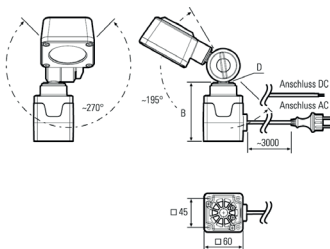

Lampenlebensdauer in Betriebsstunden (L80/B10)

CENALED SPOT AC, Gelenkkopf Joint head luminaire

Item number: 121012-13
EAN: 4260556623764

Order number:	121012-13
Model:	CENALED SPOT
Type:	LED joint head luminaire
Illuminant:	High Power LED
Power consumption:	~9 W
Lamp luminous flux:	1120 lm
Lamp luminous efficiency:	134 lm/W
Light distribution:	direct
Light colour:	neutral white (5000K)
Connected load:	100-305V AC \pm 10%, 50-60 Hz
Power supply:	inbuilt
Connection (connector):	connection cable 3 m with SCHUKO CEE 7/7
Degree of protection:	IP65
Class of protection:	I
Beam angle (optics):	30°
Operating temperature:	-10... +50 °C
Colour rendering (Ra):	> 80
Lamps lifetime:	> 60,000 h
Housing material:	aluminium (powder-finished)
Cover material:	ESG 3,8 mm, shatterproof
Base height (B):	88 mm
Weight (net):	400 g
Gross weight:	550 g
Risk group (DIN EN 62471):	free group
Mounting accessories:	magnetic holder optional
Dimmable:	yes, via push button at the luminaire head , ON/OFF and dimming
Marking:	CE, UKCA
Made in:	Germany
Feature:	handy LED luminaire with high degree of protection