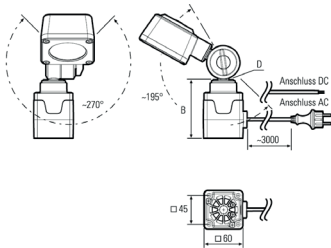

Lampenlebensdauer in Betriebsstunden (L80/B10)

CENALED SPOT AC, Gelenkkopf Joint head luminaire

Item number: 121012-13
EAN: 4260556623764

Order number:	121012-13
Model:	CENALED SPOT
Type:	LED joint head luminaire
Illuminant:	High Power LED
Power consumption:	~9 W
Lamp luminous flux:	1120 lm
Lamp luminous efficiency:	134 lm/W
Light distribution:	direct
Light colour:	neutral white (5000K)
Connected load:	100-305V AC \pm 10%, 50-60 Hz
Power supply:	inbuilt
Connection (connector):	connection cable 3 m with SCHUKO CEE 7/7
Degree of protection:	IP65
Class of protection:	I
Beam angle (optics):	30°
Operating temperature:	-10... +50 °C
Colour rendering (Ra):	> 80
Lamps lifetime:	> 60,000 h
Housing material:	aluminium (powder-finished)
Cover material:	ESG 3,8 mm, shatterproof
Base height (B):	88 mm
Weight (net):	400 g
Gross weight:	550 g
Risk group (DIN EN 62471):	free group
Mounting accessories:	magnetic holder optional
Dimmable:	yes, via push button at the luminaire head , ON/OFF and dimming
Marking:	CE, UKCA
Made in:	Germany
Feature:	handy LED luminaire with high degree of protection