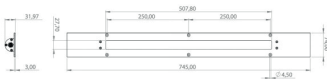

| | |
|-----------------------------------|--|
| Order number: | 151310-01 |
| Model: | TUBELED_40 II Integrated |
| Type: | LED recessed luminaire |
| Illuminant: | SMD LED |
| Power consumption: | ~24 W |
| Lamp luminous flux: | 3217 lm |
| Lamp luminous efficiency: | 131 lm/W |
| Light distribution: | Light Forming Technology |
| Light colour: | daylight white (5200 - 5700K) |
| Connected load: | 24V DC \pm 10% |
| Connection (connector): | M12 A-type encoded |
| Degree of protection: | IP67/IP69K |
| Class of protection: | III |
| Glare-free | diffused safety glass |
| Beam angle (optics): | 100° |
| Operating temperature: | -30... +60 °C |
| Colour rendering (Ra): | > 85 |
| Lamps lifetime: | > 60,000 h |
| Housing material: | aluminium |
| Cover material: | Safety glass, 4 mm |
| Height [B] x Width [C]: | 32 mm x 74 mm, Cover plate 3 mm externally |
| Length [A]: | 745 mm |
| Weight (net): | 1100 g |
| Gross weight: | 1350 g |
| Risk group (DIN EN 62471): | free group |
| Marking: | CE, UKCA, ETL Listed |
| Dimmable: | via optional accessory |
| Made in: | Germany |