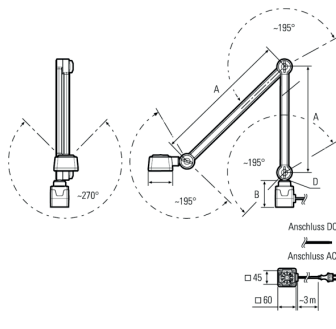

Lampenlebensdauer in Betriebsstunden (L80/B10)

LED Arbeitsplatzleuchte
LED workplace luminaire

CENALED SPOT AC, Gelenkarm (adjustable arm)

Item number: 121012-12
EAN: 4260556623757

Order number:	121012-02
Model:	CENALED SPOT
Type:	LED workplace luminaire with adjustable arm
Illuminant:	High Power LED
Power consumption:	~9 W
Lamp luminous flux:	1120 lm
Lamp luminous efficiency:	134 lm/W
Light distribution:	direct
Light colour:	neutral white (5000K)
Connected load:	100-305V AC ± 10%, 50-60 Hz
Power supply:	inbuilt
Connection (connector):	connection cable 3 m with SCHUKO plug CEE 7/7
Degree of protection:	IP65
Class of protection:	I
Beam angle (optics):	30°
Operating temperature:	-10... +50 °C
Colour rendering (Ra):	> 80
Lamps lifetime:	> 60,000 h
Housing material:	aluminium (powder finished)
Cover material:	ESG 3,8 mm, shatterproof
Length adjustable arms [A]:	350 mm / 400 mm
Base height (B):	88 mm
Weight (net):	1400 g
Gross weight:	2600 g
Risk group (DIN EN 62471):	free group
Mounting accessories:	magnet holder plate optional
Dimmable:	yes, via push button at the luminaire head, ON/OFF and dimming
Marking:	CE
Made in:	Germany