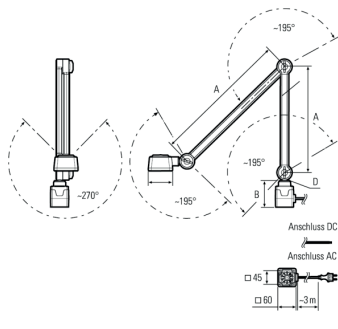

Lampenlebensdauer in Betriebsstunden (L80/B10)

LED Arbeitsplatzleuchte
LED workplace luminaire

CENALED SPOT AC, Gelenkarm (adjustable arm)

Item number: 121012-12
EAN: 4260556623757

Order number:	121012-02
Model:	CENALED SPOT
Type:	LED workplace luminaire with adjustable arm
Illuminant:	High Power LED
Power consumption:	~9 W
Lamp luminous flux:	1120 lm
Lamp luminous efficiency:	134 lm/W
Light distribution:	direct
Light colour:	neutral white (5000K)
Connected load:	100-305V AC ± 10%, 50-60 Hz
Power supply:	inbuilt
Connection (connector):	connection cable 3 m with SCHUKO plug CEE 7/7
Degree of protection:	IP65
Class of protection:	I
Beam angle (optics):	30°
Operating temperature:	-10... +50 °C
Colour rendering (Ra):	> 80
Lamps lifetime:	> 60,000 h
Housing material:	aluminium (powder finished)
Cover material:	ESG 3,8 mm, shatterproof
Length adjustable arms [A]:	350 mm / 400 mm
Base height (B):	88 mm
Weight (net):	1400 g
Gross weight:	2600 g
Risk group (DIN EN 62471):	free group
Mounting accessories:	magnet holder plate optional
Dimmable:	yes, via push button at the luminaire head, ON/OFF and dimming
Marking:	CE
Made in:	Germany