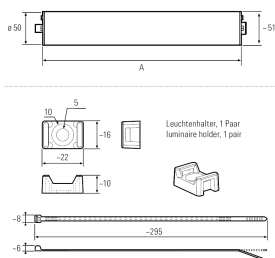

## LED-Industrieleuchte mit Signalfunktion

|                                     |   |
|-------------------------------------|---|
| <b>Product-Nr.</b>                  | 110190-01   |
| <b>EAN:</b>                         | 4260556624600   |
| <b>Model:</b>                       | INROLED_50 Ecolab RGB-W                                       |
| Order number:                       | 110190-01   |
| <b>Model:</b>                       | INROLED_50 Ecolab RGB-W                                       |
| <b>Type:</b>                        | LED tube light  |
| <b>Illuminant:</b>                  | SMD RGB-W Cluster LED   |
| <b>Power consumption white:</b>     | ~19 W   |
| <b>White lamp luminous flux:</b>    | ~19 W   |
| <b>Lamp luminous efficiency:</b>    | 126 lm/W  |
| <b>Light colour white:</b>          | daylight white (5200 - 5700K)                                 |
| <b>Power consumption RED:</b>       | ~18 W   |
| <b>Lamp luminous flux RED:</b>      | 480 lm  |
| <b>Power consumption GREEN:</b>     | ~5 W  |
| <b>Lamp luminous flux GREEN:</b>    | 710 lm  |
| <b>Power consumption BLUE:</b>      | ~18 W   |
| <b>Lamp luminous flux BLUE:</b>     | 300 lm  |
| <b>Light distribution:</b>          | direct  |
| <b>Connected load:</b>              | 24 V DC -10 % +7 % (RGB) – 24 V DC $\pm$ 10 % (W)             |
| <b>Connection (connector):</b>      | M12 A-type encoded  |
| <b>Degree of protection:</b>        | IP67/IP69K  |
| <b>Class of protection:</b>         | III   |
| <b>Glare control:</b>               | opal white  |
| <b>Beam angle (optics):</b>         | 100°  |
| <b>Operating temperature:</b>       | -30... +55 °C (several colours +35 °C) (-22... 131 °F; 95 °F) |
| <b>Colour rendering WHITE (Ra):</b> | >85   |
| <b>Lamps lifetime:</b>              | > 60.000 h (L80/B10)  |
| <b>Housing material:</b>            | polycarbonate, soft, shatterproof with Ecolab coating         |
| <b>impact resistance:</b>           | IK09  |
| <b>Height [B] x Width [C]:</b>      | Ø50 mm (Ø 1,97")  |
| <b>Length [A]:</b>                  | 565 mm (22,24")   |
| <b>Weight (net):</b>                | 950 g (~34 oz)  |
| <b>Gross weight:</b>                | 1150 g (~37 oz)   |
| <b>Risk group (DIN EN 62471):</b>   | free group  |
| <b>Markings:</b>                    | CE, UKCA, ETL Listed (5003529), Ecolab, HACCP                 |
| <b>Mounting accessories:</b>        | included light holder made of metal-detectable PP             |
| <b>Made in:</b>                     | Germany   |
| <b>Feature:</b>                     | RGB-W: Illumination and beacon in one light                   |