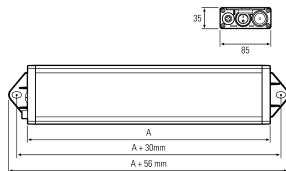

## LED-Systemleuchte

<b>Product-Nr.</b>	110914-13
<b>EAN:</b>	4260556620336
<b>Model:</b>	UNILED SL DC
<b>Order number:</b>	110914-13
<b>Model:</b>	UNILED SL DC
<b>Type:</b>	LED system light and workplace lighting
<b>Illuminant:</b>	SMD LED
<b>Power consumption:</b>	~48 W
<b>Lamp luminous flux:</b>	7596 lm
<b>Lamp luminous efficiency:</b>	~155 lm/W
<b>Light distribution:</b>	direct
<b>Light colour:</b>	daylight white (5200 - 5700K)
<b>Connected load:</b>	24V DC $\pm$ 10%
<b>Connection (connector):</b>	M12 A-type encoded
<b>Degree of protection:</b>	IP50
<b>Class of protection:</b>	III
<b>Glare control:</b>	opal white
<b>Beam angle (optics):</b>	100°
<b>Operating temperature:</b>	-10... +60 °C (14... 140 °F)
<b>Colour rendering (Ra):</b>	>85
<b>Lamps lifetime:</b>	> 60.000 h (L80/B10)
<b>Housing material:</b>	aluminium
<b>Cover material:</b>	plastic soft
<b>Height [B] x Width [C]:</b>	35 mm x 85 mm (1,38" x 3,35")
<b>Length [A]:</b>	1045 mm / 1075 mm (41,14" / 42,32")
<b>Weight (net):</b>	1600 g (~56 oz)
<b>Gross weight:</b>	2450 g (~86 oz)
<b>Risk group (DIN EN 62471):</b>	free group
<b>Markings:</b>	CE, UKCA, ETL Listed (5003529)
<b>Dimmable:</b>	via optional accessory
<b>Mounting accessories:</b>	optional
<b>Made in:</b>	Germany
<b>Feature:</b>	homogeneous lighting, shadow- and glare-free