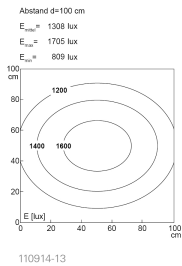

## LED-Systemleuchte

<b>Product-Nr.</b>	110914-13
<b>EAN:</b>	4260556620336
<b>Model:</b>	UNILED SL DC
<b>Order number:</b>	110914-13
<b>Model:</b>	UNILED SL DC
<b>Type:</b>	LED system light and workplace lighting
<b>Illuminant:</b>	SMD LED
<b>Power consumption:</b>	~48 W
<b>Lamp luminous flux:</b>	7596 lm
<b>Lamp luminous efficiency:</b>	~155 lm/W
<b>Light distribution:</b>	direct
<b>Light colour:</b>	daylight white (5200 - 5700K)
<b>Connected load:</b>	24V DC $\pm$ 10%
<b>Connection (connector):</b>	M12 A-type encoded
<b>Degree of protection:</b>	IP50
<b>Class of protection:</b>	III
<b>Glare control:</b>	opal white
<b>Beam angle (optics):</b>	100°
<b>Operating temperature:</b>	-10... +60 °C (14... 140 °F)
<b>Colour rendering (Ra):</b>	>85
<b>Lamps lifetime:</b>	> 60.000 h (L80/B10)
<b>Housing material:</b>	aluminium
<b>Cover material:</b>	plastic soft
<b>Height [B] x Width [C]:</b>	35 mm x 85 mm (1,38" x 3,35")
<b>Length [A]:</b>	1045 mm / 1075 mm (41,14" / 42,32")
<b>Weight (net):</b>	1600 g (~56 oz)
<b>Gross weight:</b>	2450 g (~86 oz)
<b>Risk group (DIN EN 62471):</b>	free group
<b>Markings:</b>	CE, UKCA, ETL Listed (5003529)
<b>Dimmable:</b>	via optional accessory
<b>Mounting accessories:</b>	optional
<b>Made in:</b>	Germany
<b>Feature:</b>	homogeneous lighting, shadow- and glare-free