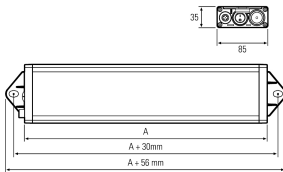

## LED-Signalleuchte

<b>Product-Nr.</b>	110994-11
<b>EAN:</b>	4260556623443
<b>Model:</b>	UNILED SL RGB-W
<b>Order number:</b>	110994-11
<b>Model:</b>	UNILED SL RGB-W
<b>Type:</b>	LED system and workplace light
<b>Illuminant:</b>	RGB SMD + SMD LED
<b>Power consumption white:</b>	~9,5 W
<b>White lamp luminous flux:</b>	~9,5 W
<b>Lamp luminous efficiency:</b>	126 lm/W
<b>Light colour white:</b>	daylight white (5200 - 5700K)
<b>Power consumption RED:</b>	~9 W
<b>Lamp luminous flux RED:</b>	240 lm
<b>Power consumption GREEN:</b>	~2,5 W
<b>Lamp luminous flux GREEN:</b>	355 lm
<b>Power consumption BLUE:</b>	~9 W
<b>Lamp luminous flux BLUE:</b>	150 lm
<b>Light distribution:</b>	direct
<b>Connected load:</b>	24 V DC -10 % +7 % (RGB) – 24 V DC ±10 % (W)
<b>Connection (connector):</b>	M12 A-type encoded
<b>Degree of protection:</b>	IP50
<b>Class of protection:</b>	III
<b>Glare control:</b>	opal white
<b>Beam angle (optics):</b>	100°
<b>Operating temperature:</b>	-10... +50 °C (14... 122 °F)
<b>Colour rendering WHITE (Ra):</b>	>80
<b>Lamps lifetime:</b>	> 60.000 h (L80/B10)
<b>Housing material:</b>	aluminium
<b>Cover material:</b>	plastics, soft
<b>Height [B] x Width [C]:</b>	35 mm x 85 mm (1,38 x 3,35")
<b>Length [A]:</b>	295 mm (11,61")
<b>Weight (net):</b>	500 g (~18 oz)
<b>Gross weight:</b>	850 g (~30 oz)
<b>Risk group (DIN EN 62471):</b>	free group
<b>Markings:</b>	CE, UKCA, ETL Listed (5003529)
<b>Mounting accessories:</b>	optional
<b>Made in:</b>	Germany
<b>Feature:</b>	RGB-W: Illumination and beacon in one light