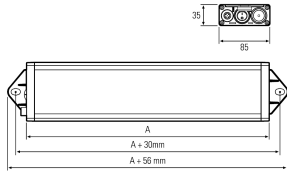

## LED-Signalleuchte

|                                     |  |
|-------------------------------------|--|
| <b>Product-Nr.</b>                  | 110994-13                                    |
| <b>EAN:</b>                         | 4260556623467                                |
| <b>Model:</b>                       | UNILED SL RGB-W                              |
| Order number:                       | 110994-13                                    |
| <b>Model:</b>                       | UNILED SL RGB-W                              |
| <b>Type:</b>                        | LED system and workplace light               |
| <b>Illuminant:</b>                  | RGB SMD + SMD LED                            |
| <b>Power consumption white:</b>     | ~38 W  |
| <b>White lamp luminous flux:</b>    | ~38 W  |
| <b>Lamp luminous efficiency:</b>    | 126 lm/W                                     |
| <b>Light colour white:</b>          | daylight white (5200 - 5700K)                |
| <b>Power consumption RED:</b>       | ~36 W  |
| <b>Lamp luminous flux RED:</b>      | 960 lm                                       |
| <b>Power consumption GREEN:</b>     | ~10 W  |
| <b>Lamp luminous flux GREEN:</b>    | 1420 lm                                      |
| <b>Power consumption BLUE:</b>      | ~36 W  |
| <b>Lamp luminous flux BLUE:</b>     | 600 lm                                       |
| <b>Light distribution:</b>          | direct                                       |
| <b>Connected load:</b>              | 24 V DC -10 % +7 % (RGB) – 24 V DC ±10 % (W) |
| <b>Connection (connector):</b>      | M12 A-type encoded                           |
| <b>Degree of protection:</b>        | IP50   |
| <b>Class of protection:</b>         | III  |
| <b>Glare control:</b>               | opal white                                   |
| <b>Beam angle (optics):</b>         | 100°   |
| <b>Operating temperature:</b>       | -10... +50 °C (14... 122 °F)                 |
| <b>Colour rendering WHITE (Ra):</b> | > 80   |
| <b>Lamps lifetime:</b>              | > 60.000 h (L80/B10)                         |
| <b>Housing material:</b>            | aluminium                                    |
| <b>Cover material:</b>              | plastics, soft                               |
| <b>Height [B] x Width [C]:</b>      | 35 mm x 85 mm (1,38 x 3,35")                 |
| <b>Length [A]:</b>                  | 1045 mm (41,14")                             |
| <b>Weight (net):</b>                | 1600 g (~56 oz)                              |
| <b>Gross weight:</b>                | 2450 g (~86 oz)                              |
| <b>Risk group (DIN EN 62471):</b>   | free group                                   |
| <b>Markings:</b>                    | CE, UKCA, ETL Listed (5003529)               |
| <b>Mounting accessories:</b>        | optional                                     |
| <b>Made in:</b>                     | Germany                                      |
| <b>Feature:</b>                     | RGB-W: Illumination and beacon in one light  |