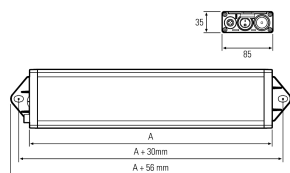

## LED-Signalleuchte

<b>Product-Nr.</b>	110994-13
<b>EAN:</b>	4260556623467
<b>Model:</b>	UNILED SL RGB-W
<b>Order number:</b>	110994-13
<b>Model:</b>	UNILED SL RGB-W
<b>Type:</b>	LED system and workplace light
<b>Illuminant:</b>	RGB SMD + SMD LED
<b>Power consumption white:</b>	~38 W
<b>White lamp luminous flux:</b>	~38 W
<b>Lamp luminous efficiency:</b>	126 lm/W
<b>Light colour white:</b>	daylight white (5200 - 5700K)
<b>Power consumption RED:</b>	~36 W
<b>Lamp luminous flux RED:</b>	960 lm
<b>Power consumption GREEN:</b>	~10 W
<b>Lamp luminous flux GREEN:</b>	1420 lm
<b>Power consumption BLUE:</b>	~36 W
<b>Lamp luminous flux BLUE:</b>	600 lm
<b>Light distribution:</b>	direct
<b>Connected load:</b>	24 V DC -10 % +7 % (RGB) – 24 V DC ±10 % (W)
<b>Connection (connector):</b>	M12 A-type encoded
<b>Degree of protection:</b>	IP50
<b>Class of protection:</b>	III
<b>Glare control:</b>	opal white
<b>Beam angle (optics):</b>	100°
<b>Operating temperature:</b>	-10... +50 °C (14... 122 °F)
<b>Colour rendering WHITE (Ra):</b>	> 80
<b>Lamps lifetime:</b>	> 60.000 h (L80/B10)
<b>Housing material:</b>	aluminium
<b>Cover material:</b>	plastics, soft
<b>Height [B] x Width [C]:</b>	35 mm x 85 mm (1,38 x 3,35")
<b>Length [A]:</b>	1045 mm (41,14")
<b>Weight (net):</b>	1600 g (~56 oz)
<b>Gross weight:</b>	2450 g (~86 oz)
<b>Risk group (DIN EN 62471):</b>	free group
<b>Markings:</b>	CE, UKCA, ETL Listed (5003529)
<b>Mounting accessories:</b>	optional
<b>Made in:</b>	Germany
<b>Feature:</b>	RGB-W: Illumination and beacon in one light