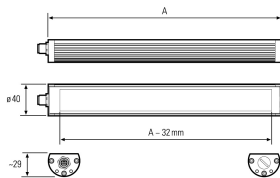

LED-Signalleuchte

Product-Nr.	118190-01
EAN:	4260556623603
Model:	TUBELED_40 II RGB-W Power
Order number:	118190-01
Model:	TUBELED_40 II RGB-W Power
Type:	LED surface-mounted light
Illuminant:	SMD RGB-W Cluster LED
Power consumption white:	~9.5 W
White lamp luminous flux:	~9.5 W
Lamp luminous efficiency:	~126 lm/W
Light colour white:	daylight white (5200 - 5700K)
Power consumption RED:	~9 W
Lamp luminous flux RED:	240 lm
Power consumption GREEN:	~2.5 W
Lamp luminous flux GREEN:	345 lm
Power consumption BLUE:	~9 W
Lamp luminous flux BLUE:	150 lm
Light distribution:	light forming technology
Connected load:	24 V DC -10 % +7 % (RGB) – 24 V DC ±10 % (W)
Connection (connector):	M12 A-type encoded
Degree of protection:	IP67/IP69K
Class of protection:	III
Glare control:	diffused safety glass
Beam angle (optics):	100°
Operating temperature:	-30... +60 °C (-22... 140 °F)
Colour rendering WHITE (Ra):	>80
Lamps lifetime:	> 60.000 h (L80/B10)
Housing material:	aluminium
Cover material:	safety glass, shatterproof
Height [B] x Width [C]:	29 mm x 40 mm (1,14" x 1,57")
Length [A]:	280 mm (11,02")
Weight (net):	350 g (~12 oz)
Gross weight:	550 g (~19 oz)
Risk group (DIN EN 62471):	free group
Markings:	CE, UKCA, ETL Listed (5003529)
Mounting accessories:	optional
Made in:	Germany
Feature:	RGB-W: Illumination and beacon in one light