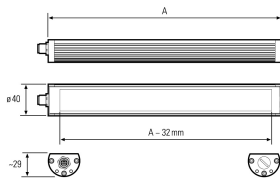

LED-Signalleuchte

Product-Nr.	118190-02
EAN:	4260556623115
Model:	TUBELED_40 II RGB-W ECO
Order number:	118190-02
Model:	TUBELED_40 II RGB-W ECO
Type:	LED surface-mounted light
Illuminant:	SMD RGB-W Cluster LED
Power consumption white:	~7 W
White lamp luminous flux:	~7 W
Lamp luminous efficiency:	~165 lm/W
Light colour white:	daylight white (5200 - 5700K)
Power consumption RED:	~2,2 W
Lamp luminous flux RED:	138 lm
Power consumption GREEN:	~1,4 W
Lamp luminous flux GREEN:	252 lm
Power consumption BLUE:	~2,2 W
Lamp luminous flux BLUE:	84 lm
Light distribution:	light forming technology
Connected load:	24 V DC -10 % +7 % (RGB) – 24 V DC ±10 % (W)
Connection (connector):	M12 A-type encoded
Degree of protection:	IP67/IP69K
Class of protection:	III
Glare control:	diffused safety glass
Beam angle (optics):	100°
Operating temperature:	-30... +70 °C (-22... 158 °F)
Colour rendering WHITE (Ra):	>85
Lamps lifetime:	> 60.000 h (L80/B10)
Housing material:	aluminium
Cover material:	safety glass, shatterproof
Height [B] x Width [C]:	29 mm x 40 mm (1,14" x 1,57")
Length [A]:	280 mm (11,02")
Weight (net):	350 g (~12 oz)
Gross weight:	550 g (~19 oz)
Risk group (DIN EN 62471):	free group
Markings:	CE, UKCA, ETL Listed (5003529)
Mounting accessories:	optional
Made in:	Germany
Feature:	RGB-W: Illumination and beacon in one light