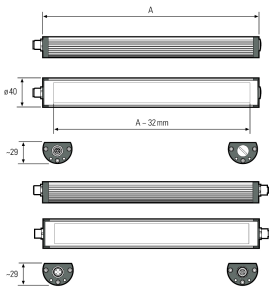

## LED-Maschinenleuchte

<b>Product-Nr.</b>	119010-12
<b>EAN:</b>	4260556624297
<b>Model:</b>	TUBELED_40 Element DC, kaskadierbar
Order number:	119010-12
<b>Model:</b>	TUBELED_40 Element DC, kaskadierbar
<b>Type:</b>	LED surface-mounted luminaire
<b>Illuminant:</b>	SMD LED
<b>Power consumption:</b>	~4 W
<b>Lamp luminous flux:</b>	668 lm
<b>Lamp luminous efficiency:</b>	~155 lm/W
<b>Light distribution:</b>	direct
<b>Light colour:</b>	daylight white (5200 - 5700K)
<b>Connected load:</b>	24V DC $\pm$ 10%
<b>Connection (connector):</b>	M12 A-type encoded
<b>Degree of protection:</b>	IP54
<b>Class of protection:</b>	III
<b>Glare control:</b>	diffuser sheet for scattered light, PMMA
<b>Beam angle (optics):</b>	100°
<b>Operating temperature:</b>	-30... +70 °C (-22... 158 °F)
<b>Colour rendering (Ra):</b>	> 85
<b>Lamps lifetime:</b>	> 60.000 h (L80/B10)
<b>Housing material:</b>	aluminium, endcaps made of plastics
<b>Cover material:</b>	PMMA, frosted
<b>Height [B] x Width [C]:</b>	29 mm x 40 mm (1,14" x 1,57")
<b>Length [A]:</b>	190 mm (7,48")
<b>Weight (net):</b>	240 g (~9 oz)
<b>Gross weight:</b>	450 g (~16 oz)
<b>Risk group (DIN EN 62471):</b>	free group
<b>Markings:</b>	CE, UKCA
<b>Dimmable:</b>	via optional accessory
<b>Mounting accessories:</b>	optional
<b>Made in:</b>	Germany
<b>Feature:</b>	cascadable, resistant to high temperatures
<b>Note:</b>	Electrical through wiring up to max. 8 A DC at ta max. +30 °C (7 A DC at ta max. +40 °C)