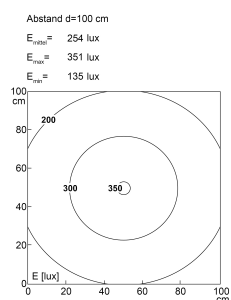

## LED surface-mounted luminaire

<b>Product-Nr.</b>	119210-12
<b>EAN:</b>	4260556624334
<b>Model:</b>	TUBELED_40 Element DC, Cascadeable
<b>Order number:</b>	119210-12
<b>Model:</b>	TUBELED_40 Element DC, Cascadeable
<b>Type:</b>	LED surface-mounted luminaire
<b>Illuminant:</b>	SMD LED
<b>Power consumption:</b>	~8,5 W
<b>Lamp luminous flux:</b>	1336 lm
<b>Lamp luminous efficiency:</b>	~155 lm/W
<b>Light distribution:</b>	direct
<b>Light colour:</b>	5600K 3-step MacAdam
<b>Connected load:</b>	24V DC $\pm$ 10%
<b>Connection (connector):</b>	M12 A-coded
<b>Degree of protection:</b>	IP54
<b>Class of protection:</b>	III
<b>Glare control:</b>	diffuser sheet for scattered light, PMMA
<b>Beam angle (optics):</b>	100°
<b>Operating temperature:</b>	-30 °C - +70 °C (-22 °F - 158 °F)
<b>Colour rendering (Ra):</b>	>85
<b>Lamps lifetime:</b>	> 100,000 h (L80/B10)
<b>Housing material:</b>	aluminium, endcaps made of plastics
<b>Cover material:</b>	PMMA, frosted
<b>Height [B] x Width [C]:</b>	29 mm x 40 mm (~1,14" x ~1,57")
<b>Length [A]:</b>	365 mm (~14,37")
<b>Weight (net):</b>	350 g (~12 oz)
<b>Gross weight:</b>	500 g (~18 oz)
<b>Risk group (DIN EN 62471):</b>	free group
<b>Markings:</b>	CE, UKCA, D mark
<b>Dimmable:</b>	optional via accessories
<b>Mounting accessories:</b>	optional
<b>Made in:</b>	Germany
<b>Feature:</b>	cascadable, resistant to high temperatures
<b>Note:</b>	Electrical through wiring up to max. 8 A DC at ta max. +30 °C (7 A DC at ta max. +40 °C)
<b>cascadable:</b>	yes