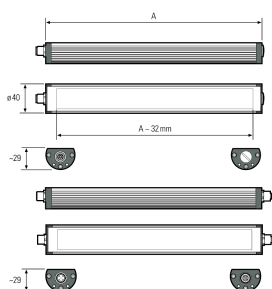

## LED surface-mounted luminaire

<b>Product-Nr.</b>	119210-12
<b>EAN:</b>	4260556624334
<b>Model:</b>	TUBELED_40 Element DC, Cascadeable
<b>Order number:</b>	119210-12
<b>Model:</b>	TUBELED_40 Element DC, Cascadeable
<b>Type:</b>	LED surface-mounted luminaire
<b>Illuminant:</b>	SMD LED
<b>Power consumption:</b>	~8,5 W
<b>Lamp luminous flux:</b>	1336 lm
<b>Lamp luminous efficiency:</b>	~155 lm/W
<b>Light distribution:</b>	direct
<b>Light colour:</b>	5600K 3-step MacAdam
<b>Connected load:</b>	24V DC $\pm$ 10%
<b>Connection (connector):</b>	M12 A-coded
<b>Degree of protection:</b>	IP54
<b>Class of protection:</b>	III
<b>Glare control:</b>	diffuser sheet for scattered light, PMMA
<b>Beam angle (optics):</b>	100°
<b>Operating temperature:</b>	-30 °C - +70 °C (-22 °F - 158 °F)
<b>Colour rendering (Ra):</b>	>85
<b>Lamps lifetime:</b>	> 100,000 h (L80/B10)
<b>Housing material:</b>	aluminium, endcaps made of plastics
<b>Cover material:</b>	PMMA, frosted
<b>Height [B] x Width [C]:</b>	29 mm x 40 mm (~1,14" x ~1,57")
<b>Length [A]:</b>	365 mm (~14,37")
<b>Weight (net):</b>	350 g (~12 oz)
<b>Gross weight:</b>	500 g (~18 oz)
<b>Risk group (DIN EN 62471):</b>	free group
<b>Markings:</b>	CE, UKCA, D mark
<b>Dimmable:</b>	optional via accessories
<b>Mounting accessories:</b>	optional
<b>Made in:</b>	Germany
<b>Feature:</b>	cascadable, resistant to high temperatures
<b>Note:</b>	Electrical through wiring up to max. 8 A DC at ta max. +30 °C (7 A DC at ta max. +40 °C)
<b>cascadable:</b>	yes