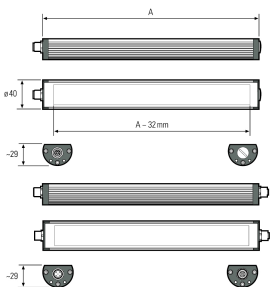

## LED surface-mounted luminaire

<b>Product-Nr.</b>	119510-02
<b>EAN:</b>	4260556624389
<b>Model:</b>	TUBELED_40 Element DC
<b>Order number:</b>	119510-02
<b>Model:</b>	TUBELED_40 Element DC
<b>Type:</b>	LED surface-mounted luminaire
<b>Illuminant:</b>	SMD LED
<b>Power consumption:</b>	~24 W
<b>Lamp luminous flux:</b>	4008 lm
<b>Lamp luminous efficiency:</b>	~155 lm/W
<b>Light distribution:</b>	direct
<b>Light colour:</b>	5600K 3-step MacAdam
<b>Connected load:</b>	24V DC $\pm$ 10%
<b>Connection (connector):</b>	M12 A-coded
<b>Degree of protection:</b>	IP54
<b>Class of protection:</b>	III
<b>Glare control:</b>	diffuser sheet for scattered light, PMMA
<b>Beam angle (optics):</b>	100°
<b>Operating temperature:</b>	-30 °C - +70 °C (-22 °F - 158 °F)
<b>Colour rendering (Ra):</b>	>85
<b>Lamps lifetime:</b>	> 100,000 h (L80/B10)
<b>Housing material:</b>	aluminium, endcaps made of plastics
<b>Cover material:</b>	PMMA, frosted
<b>Height [B] x Width [C]:</b>	29 mm x 40 mm (~1,14" x ~1,57")
<b>Length [A]:</b>	1040 mm (~40,94")
<b>Weight (net):</b>	1050 g (~37 oz)
<b>Gross weight:</b>	1400 g (~49 oz)
<b>Risk group (DIN EN 62471):</b>	free group
<b>Markings:</b>	CE, UKCA, D mark
<b>Dimmable:</b>	optional via accessories
<b>Mounting accessories:</b>	optional
<b>Made in:</b>	Germany
<b>Feature:</b>	resistant to high temperatures