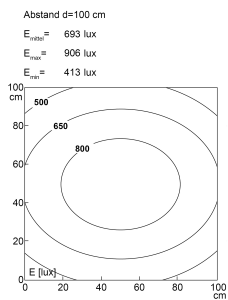

## LED surface-mounted luminaire

<b>Product-Nr.</b>	119510-02
<b>EAN:</b>	4260556624389
<b>Model:</b>	TUBELED_40 Element DC
<b>Order number:</b>	119510-02
<b>Model:</b>	TUBELED_40 Element DC
<b>Type:</b>	LED surface-mounted luminaire
<b>Illuminant:</b>	SMD LED
<b>Power consumption:</b>	~24 W
<b>Lamp luminous flux:</b>	4008 lm
<b>Lamp luminous efficiency:</b>	~155 lm/W
<b>Light distribution:</b>	direct
<b>Light colour:</b>	5600K 3-step MacAdam
<b>Connected load:</b>	24V DC $\pm$ 10%
<b>Connection (connector):</b>	M12 A-coded
<b>Degree of protection:</b>	IP54
<b>Class of protection:</b>	III
<b>Glare control:</b>	diffuser sheet for scattered light, PMMA
<b>Beam angle (optics):</b>	100°
<b>Operating temperature:</b>	-30 °C - +70 °C (-22 °F - 158 °F)
<b>Colour rendering (Ra):</b>	>85
<b>Lamps lifetime:</b>	> 100,000 h (L80/B10)
<b>Housing material:</b>	aluminium, endcaps made of plastics
<b>Cover material:</b>	PMMA, frosted
<b>Height [B] x Width [C]:</b>	29 mm x 40 mm (~1,14" x ~1,57")
<b>Length [A]:</b>	1040 mm (~40,94")
<b>Weight (net):</b>	1050 g (~37 oz)
<b>Gross weight:</b>	1400 g (~49 oz)
<b>Risk group (DIN EN 62471):</b>	free group
<b>Markings:</b>	CE, UKCA, D mark
<b>Dimmable:</b>	optional via accessories
<b>Mounting accessories:</b>	optional
<b>Made in:</b>	Germany
<b>Feature:</b>	resistant to high temperatures