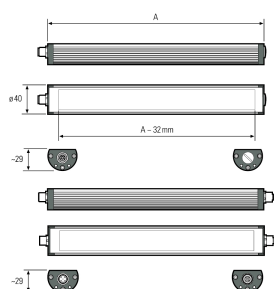

## LED surface-mounted luminaire

<b>Product-Nr.</b>	119510-03
<b>EAN:</b>	4260556624440
<b>Model:</b>	TUBELED_40 Element AC
Order number:	119510-03
<b>Model:</b>	TUBELED_40 Element AC
<b>Type:</b>	LED surface-mounted luminaire
<b>Illuminant:</b>	SMD LED
<b>Total output incl. driver:</b>	~34 W
<b>Power consumption:</b>	~34 W
<b>Lamp luminous flux:</b>	5120 lm
<b>Lamp luminous efficiency:</b>	127 lm/W
<b>Light distribution:</b>	direct
<b>Light colour:</b>	5000K 3-step MacAdam
<b>Connected load:</b>	220-240V AC $\pm$ 10%, 50-60 Hz
<b>Connection (connector):</b>	M12 S-coded
<b>Degree of protection:</b>	IP54
<b>Class of protection:</b>	I
<b>Glare control:</b>	diffuser sheet for scattered light, PMMA
<b>Beam angle (optics):</b>	100°
<b>Operating temperature:</b>	-30 °C - +50 °C (-22 °F - 122 °F)
<b>Colour rendering (Ra):</b>	>80
<b>Lamps lifetime:</b>	> 50.000 h (L80/B10)
<b>Housing material:</b>	aluminium, endcaps made of plastics
<b>Cover material:</b>	PMMA, frosted
<b>Height [B] x Width [C]:</b>	29 mm x 40 mm (~1,14" x ~1,57")
<b>Length [A]:</b>	1040 mm (~40,94")
<b>Weight (net):</b>	1050 g (~37 oz)
<b>Gross weight:</b>	1400 g (~49 oz)
<b>Risk group (DIN EN 62471):</b>	free group
<b>Markings:</b>	CE, UKCA, D mark
<b>Mounting accessories:</b>	optional
<b>Made in:</b>	Germany
<b>Feature:</b>	220-240V AC Anschluss, temperaturbeständig