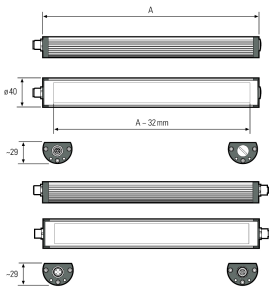

## LED-Maschinenleuchte

<b>Product-Nr.</b>	119510-03
<b>EAN:</b>	4260556624440
<b>Model:</b>	TUBELED_40 Element AC
Order number:	119510-03
<b>Model:</b>	TUBELED_40 Element AC
<b>Type:</b>	LED surface-mounted luminaire
<b>Illuminant:</b>	SMD LED
<b>Total output incl. driver:</b>	~34 W
<b>Power consumption:</b>	~34 W
<b>Lamp luminous flux:</b>	5120 lm
<b>Lamp luminous efficiency:</b>	127 lm/W
<b>Light distribution:</b>	direct
<b>Light colour:</b>	daylight white (5200 - 5700K)
<b>Connected load:</b>	220-240V AC $\pm$ 10%, 50-60 Hz
<b>Connection (connector):</b>	M12 S-type encoded
<b>Degree of protection:</b>	IP54
<b>Class of protection:</b>	I
<b>Glare control:</b>	diffuser sheet for scattered light, PMMA
<b>Beam angle (optics):</b>	100°
<b>Operating temperature:</b>	-30... +50 °C (-22... 122 °F)
<b>Colour rendering (Ra):</b>	> 80
<b>Lamps lifetime:</b>	> 50.000 h (L80/B10)
<b>Housing material:</b>	aluminium, endcaps made of plastics
<b>Cover material:</b>	PMMA, frosted
<b>Height [B] x Width [C]:</b>	29 mm x 40 mm (1,14" x 1,57")
<b>Length [A]:</b>	1040 mm (40,94")
<b>Weight (net):</b>	1290 g (~46 oz)
<b>Gross weight:</b>	1650 g (~58 oz)
<b>Risk group (DIN EN 62471):</b>	free group
<b>Markings:</b>	CE, UKCA
<b>Mounting accessories:</b>	optional
<b>Made in:</b>	Germany
<b>Feature:</b>	220-240V AC Anschluss, temperaturbeständig