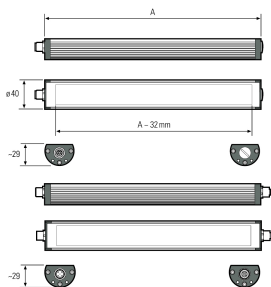

## LED surface-mounted luminaire

<b>Product-Nr.</b>	119610-02
<b>EAN:</b>	4260556624402
<b>Model:</b>	TUBELED_40 Element DC
<b>Order number:</b>	119610-02
<b>Model:</b>	TUBELED_40 Element DC
<b>Type:</b>	LED surface-mounted luminaire
<b>Illuminant:</b>	SMD LED
<b>Power consumption:</b>	~38 W
<b>Lamp luminous flux:</b>	6012 lm
<b>Lamp luminous efficiency:</b>	~155 lm/W
<b>Light distribution:</b>	direct
<b>Light colour:</b>	5600K 3-step MacAdam
<b>Connected load:</b>	24V DC $\pm$ 10%
<b>Connection (connector):</b>	M12 A-coded
<b>Degree of protection:</b>	IP54
<b>Class of protection:</b>	III
<b>Glare control:</b>	diffuser sheet for scattered light, PMMA
<b>Beam angle (optics):</b>	100°
<b>Operating temperature:</b>	-30 °C - +70 °C (-22 °F - 158 °F)
<b>Colour rendering (Ra):</b>	>85
<b>Lamps lifetime:</b>	> 100,000 h (L80/B10)
<b>Housing material:</b>	aluminium, endcaps made of plastics
<b>Cover material:</b>	PMMA, frosted
<b>Height [B] x Width [C]:</b>	29 mm x 40 mm (~1,14" x ~1,57")
<b>Length [A]:</b>	1540 mm (~60,63")
<b>Weight (net):</b>	1400 g (~49 oz)
<b>Gross weight:</b>	1800 g (~63 oz)
<b>Risk group (DIN EN 62471):</b>	free group
<b>Markings:</b>	CE, UKCA, D mark
<b>Dimmable:</b>	optional via accessories
<b>Mounting accessories:</b>	optional
<b>Made in:</b>	Germany
<b>Feature:</b>	resistant to high temperatures