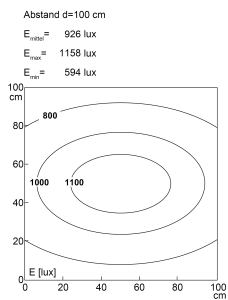

## LED surface-mounted luminaire

<b>Product-Nr.</b>	119610-02
<b>EAN:</b>	4260556624402
<b>Model:</b>	TUBELED_40 Element DC
<b>Order number:</b>	119610-02
<b>Model:</b>	TUBELED_40 Element DC
<b>Type:</b>	LED surface-mounted luminaire
<b>Illuminant:</b>	SMD LED
<b>Power consumption:</b>	~38 W
<b>Lamp luminous flux:</b>	6012 lm
<b>Lamp luminous efficiency:</b>	~155 lm/W
<b>Light distribution:</b>	direct
<b>Light colour:</b>	5600K 3-step MacAdam
<b>Connected load:</b>	24V DC $\pm$ 10%
<b>Connection (connector):</b>	M12 A-coded
<b>Degree of protection:</b>	IP54
<b>Class of protection:</b>	III
<b>Glare control:</b>	diffuser sheet for scattered light, PMMA
<b>Beam angle (optics):</b>	100°
<b>Operating temperature:</b>	-30 °C - +70 °C (-22 °F - 158 °F)
<b>Colour rendering (Ra):</b>	>85
<b>Lamps lifetime:</b>	> 100,000 h (L80/B10)
<b>Housing material:</b>	aluminium, endcaps made of plastics
<b>Cover material:</b>	PMMA, frosted
<b>Height [B] x Width [C]:</b>	29 mm x 40 mm (~1,14" x ~1,57")
<b>Length [A]:</b>	1540 mm (~60,63")
<b>Weight (net):</b>	1400 g (~49 oz)
<b>Gross weight:</b>	1800 g (~63 oz)
<b>Risk group (DIN EN 62471):</b>	free group
<b>Markings:</b>	CE, UKCA, D mark
<b>Dimmable:</b>	optional via accessories
<b>Mounting accessories:</b>	optional
<b>Made in:</b>	Germany
<b>Feature:</b>	resistant to high temperatures