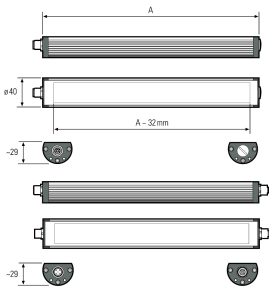

## LED-Maschinenleuchte

<b>Product-Nr.</b>	119610-03
<b>EAN:</b>	4260556624457
<b>Model:</b>	TUBELED_40 Element AC
Order number:	119610-03
<b>Model:</b>	TUBELED_40 Element AC
<b>Type:</b>	LED surface-mounted luminaire
<b>Illuminant:</b>	SMD LED
<b>Total output incl. driver:</b>	~51 W
<b>Power consumption:</b>	~51 W
<b>Lamp luminous flux:</b>	6180 lm
<b>Lamp luminous efficiency:</b>	127 lm/W
<b>Light distribution:</b>	Light Forming Technology
<b>Light colour:</b>	daylight white (5200 - 5700K)
<b>Connected load:</b>	220-240V AC $\pm$ 10%, 50-60 Hz
<b>Connection (connector):</b>	M12 S-type encoded
<b>Degree of protection:</b>	IP54
<b>Class of protection:</b>	I
<b>Glare control:</b>	diffuser sheet for scattered light, PMMA
<b>Beam angle (optics):</b>	100°
<b>Operating temperature:</b>	-30... +50 °C (-22... 122 °F)
<b>Colour rendering (Ra):</b>	> 80
<b>Lamps lifetime:</b>	> 50.000 h (L80/B10)
<b>Housing material:</b>	aluminium, endcaps made of plastics
<b>Cover material:</b>	PMMA, frosted
<b>Height [B] x Width [C]:</b>	29 mm x 40 mm (1,14" x 1,57")
<b>Length [A]:</b>	1540 mm (60,63")
<b>Weight (net):</b>	1840 g (~65 oz)
<b>Gross weight:</b>	2400 g (~85 oz)
<b>Risk group (DIN EN 62471):</b>	free group
<b>Markings:</b>	CE, UKCA
<b>Mounting accessories:</b>	optional
<b>Made in:</b>	Germany
<b>Feature:</b>	220-240V AC Anschluss, temperaturbeständig