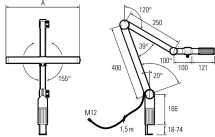

## LED adjustable arm light

<b>Product-Nr.</b>	120910-01
<b>EAN:</b>	4260556624785
<b>Model:</b>	UNILED II Articulated Arm
<b>Order number:</b>	120910-01
<b>Model:</b>	UNILED II Articulated Arm
<b>Type:</b>	LED adjustable arm light
<b>Illuminant:</b>	SMD LED
<b>Power consumption:</b>	~14,5 W
<b>Lamp luminous flux:</b>	2668 lm
<b>Lamp luminous efficiency:</b>	~184 lm/W
<b>Light distribution:</b>	Direct
<b>Light colour:</b>	5700K 3-step MacAdam
<b>Colour rendering (Ra):</b>	>90
<b>Supply voltage:</b>	24V DC ± 10%
<b>Power supply:</b>	Included external PSU 100-240V AC
<b>Connection (connector):</b>	M12 A-coded
<b>Connected load PSU:</b>	100-240V AC
<b>Connection PSU:</b>	EURO plug to M12 connector
<b>Degree of protection:</b>	IP40
<b>Class of protection:</b>	III
<b>Glare control:</b>	opal white
<b>Beam angle (optics):</b>	100°
<b>Operating temperature:</b>	-10 °C - +60 °C (14 °F - 140 °F)
<b>Lamps lifetime:</b>	> 100,000 h (L80/B10)
<b>Housing material:</b>	aluminium / plastics
<b>Cover material:</b>	plastic soft
<b>Head width [A]:</b>	380 mm (~14,96")
<b>Length articulated arms:</b>	1x 400 mm (~15,75"), 1x 250 mm (~9,84")
<b>Weight (net):</b>	2900 g (~102 oz)
<b>Gross weight:</b>	3550 g (~125 oz)
<b>Risk group (DIN EN 62471):</b>	Free group
<b>Markings:</b>	CE, UKCA
<b>Dimmable:</b>	Optional via accessories
<b>Mounting accessories:</b>	Included table clamp
<b>Made in:</b>	Germany
<b>Feature:</b>	mid-level luminaire head width and shortened forearm