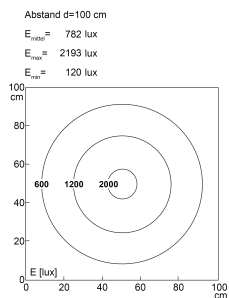

LED joint head luminaire

| | |
|-----------------------------------|--|
| Product-Nr. | 121012-03 |
| EAN: | 4260556623733 |
| Model: | CENALED SPOT Articulated Head |
| Order number: | 121012-03 |
| Model: | CENALED SPOT Articulated Head |
| Type: | LED joint head luminaire |
| Illuminant: | High Power LED |
| Power consumption: | ~8,5 W |
| Lamp luminous flux: | 1120 lm |
| Lamp luminous efficiency: | 134 lm/W |
| Light distribution: | direct |
| Light colour: | 5000K 3-step MacAdam |
| Connected load: | 24V DC \pm 10% |
| Power supply: | - |
| Connection (connector): | Connection cable, oil flex, with open cable ends |
| Degree of protection: | IP67 |
| Class of protection: | III |
| Beam angle (optics): | 30° |
| Operating temperature: | -10 °C - +50 °C (14 °F - 122 °F) |
| Colour rendering (Ra): | >80 |
| Lamps lifetime: | > 100,000 h (L90/B10) |
| Housing material: | aluminium (powder-finished) |
| Cover material: | ESG 3,8 mm, shatterproof |
| base height: | 59 mm (2,32") |
| Weight (net): | 450 g (~16 oz) |
| Gross weight: | 550 g (~19 oz) |
| Risk group (DIN EN 62471): | free group |
| Markings: | CE, UKCA, ETL Listed (5003529) |
| Dimmable: | yes, via push button at the light head, ON/OFF and dimming |
| Mounting accessories: | magnetic holder optional |
| Made in: | Germany |
| Feature: | handy LED luminaire with high degree of protection |