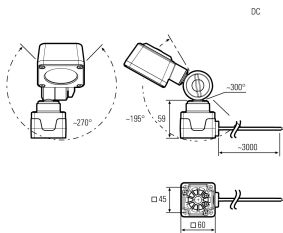

LED joint head luminaire

| | |
|-----------------------------------|--|
| Product-Nr. | 121012-03 |
| EAN: | 4260556623733 |
| Model: | CENALED SPOT Articulated Head |
| Order number: | 121012-03 |
| Model: | CENALED SPOT Articulated Head |
| Type: | LED joint head luminaire |
| Illuminant: | High Power LED |
| Power consumption: | ~8,5 W |
| Lamp luminous flux: | 1120 lm |
| Lamp luminous efficiency: | 134 lm/W |
| Light distribution: | direct |
| Light colour: | 5000K 3-step MacAdam |
| Connected load: | 24V DC \pm 10% |
| Power supply: | - |
| Connection (connector): | Connection cable, oil flex, with open cable ends |
| Degree of protection: | IP67 |
| Class of protection: | III |
| Beam angle (optics): | 30° |
| Operating temperature: | -10 °C - +50 °C (14 °F - 122 °F) |
| Colour rendering (Ra): | >80 |
| Lamps lifetime: | > 100,000 h (L90/B10) |
| Housing material: | aluminium (powder-finished) |
| Cover material: | ESG 3,8 mm, shatterproof |
| base height: | 59 mm (2,32") |
| Weight (net): | 450 g (~16 oz) |
| Gross weight: | 550 g (~19 oz) |
| Risk group (DIN EN 62471): | free group |
| Markings: | CE, UKCA, ETL Listed (5003529) |
| Dimmable: | yes, via push button at the light head, ON/OFF and dimming |
| Mounting accessories: | magnetic holder optional |
| Made in: | Germany |
| Feature: | handy LED luminaire with high degree of protection |