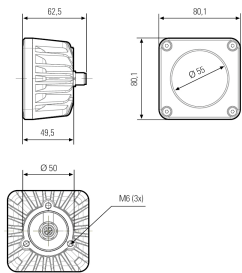

## LED Maschinenleuchte

<b>Product-Nr.</b>	121012-04
<b>EAN:</b>	4260556625720
<b>Model:</b>	CENALED SPOT Aufbau
Order number:	121012-04
<b>Model:</b>	CENALED SPOT Aufbau
<b>Type:</b>	surface-mounted LED light
<b>Illuminant:</b>	High Power LED
<b>Power consumption:</b>	~8,5 W
<b>Lamp luminous flux:</b>	1120 lm
<b>Lamp luminous efficiency:</b>	134 lm/W
<b>Light distribution:</b>	direct
<b>Light colour:</b>	neutral white (5000K)
<b>Connected load:</b>	24V DC $\pm$ 10%
<b>Connection (connector):</b>	M12 A-coded
<b>Degree of protection:</b>	IP67
<b>Class of protection:</b>	III
<b>Beam angle (optics):</b>	30°
<b>Operating temperature:</b>	-10... +50 °C (14... 122 °F)
<b>Colour rendering (Ra):</b>	>80
<b>Lamps lifetime:</b>	> 60.000 h (L80/B10)
<b>Housing material:</b>	aluminium (powder-coated)
<b>Cover material:</b>	safety glass 4 mm (0,16"), crack-resistant
<b>Height [B] x Width [C]:</b>	cubic measure: ~80 mm x 80 mm x 62.5 mm (~3,15 x 3,15 x 2,46")
<b>Weight (net):</b>	400 g (~14 oz)
<b>Gross weight:</b>	500 g (~18 oz)
<b>Risk group (DIN EN 62471):</b>	free group
<b>Markings:</b>	CE, UKCA, ETL Listed (5003526)
<b>Dimmable:</b>	optional via accessories
<b>Mounting accessories:</b>	articulated joint 214300-01 as holder optional
<b>Made in:</b>	Germany
<b>Feature:</b>	30° optics for flat light
<b>Note:</b>	seal included; mounting: 3x M6 screws at rear