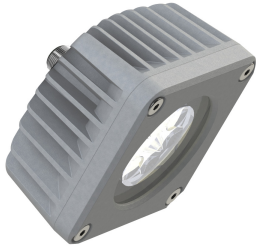

## LED Maschinenleuchte

<b>Product-Nr.</b>	121012-04
<b>EAN:</b>	4260556625720
<b>Model:</b>	CENALED SPOT Aufbau
Order number:	121012-04
<b>Model:</b>	CENALED SPOT Aufbau
<b>Type:</b>	surface-mounted LED light
<b>Illuminant:</b>	High Power LED
<b>Power consumption:</b>	~8,5 W
<b>Lamp luminous flux:</b>	1120 lm
<b>Lamp luminous efficiency:</b>	134 lm/W
<b>Light distribution:</b>	direct
<b>Light colour:</b>	neutral white (5000K)
<b>Connected load:</b>	24V DC $\pm$ 10%
<b>Connection (connector):</b>	M12 A-coded
<b>Degree of protection:</b>	IP67
<b>Class of protection:</b>	III
<b>Beam angle (optics):</b>	30°
<b>Operating temperature:</b>	-10... +50 °C (14... 122 °F)
<b>Colour rendering (Ra):</b>	>80
<b>Lamps lifetime:</b>	> 60.000 h (L80/B10)
<b>Housing material:</b>	aluminium (powder-coated)
<b>Cover material:</b>	safety glass 4 mm (0,16"), crack-resistant
<b>Height [B] x Width [C]:</b>	cubic measure: ~80 mm x 80 mm x 62.5 mm (~3,15 x 3,15 x 2,46")
<b>Weight (net):</b>	400 g (~14 oz)
<b>Gross weight:</b>	500 g (~18 oz)
<b>Risk group (DIN EN 62471):</b>	free group
<b>Markings:</b>	CE, UKCA, ETL Listed (5003526)
<b>Dimmable:</b>	optional via accessories
<b>Mounting accessories:</b>	articulated joint 214300-01 as holder optional
<b>Made in:</b>	Germany
<b>Feature:</b>	30° optics for flat light
<b>Note:</b>	seal included; mounting: 3x M6 screws at rear