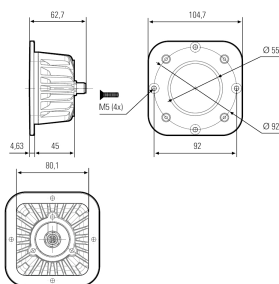

LED Maschinenleuchte

Product-Nr.	121012-05
EAN:	4260556625751
Model:	CENALED SPOT Einbau
Order number:	121012-05
Model:	CENALED SPOT Einbau
Type:	LED recessed light
Illuminant:	High Power LED
Power consumption:	~8,5 W
Lamp luminous flux:	1120 lm
Lamp luminous efficiency:	134 lm/W
Light distribution:	direct
Light colour:	neutral white (5000K)
Connected load:	24V DC ± 10%
Connection (connector):	M12 A-coded
Degree of protection:	IP67
Class of protection:	III
Beam angle (optics):	30°
Operating temperature:	-10... +50 °C (14... 122 °F)
Colour rendering (Ra):	>80
Lamps lifetime:	> 60.000 h (L80/B10)
Housing material:	aluminium (powder-coated)
Cover material:	safety glass 4 mm (0,16"), crack-resistant
Height [B] x Width [C]:	installation body: ~80 mm x 80 mm (~3,15" x 3,15"), installation depth >60 mm (>2,36"), cover ~105 mm x 105 mm, ~5 mm (~4,13" x 4,13" x 0,2") built-up
Weight (net):	450 g (~16 oz)
Gross weight:	550 g (~19 oz)
Risk group (DIN EN 62471):	free group
Markings:	CE, UKCA, ETL Listed (5003526)
Dimmable:	optional via accessories
Made in:	Germany
Feature:	30° optics for flat light
Note:	seal included in delivery; fastening via 4 countersunk bolts M5