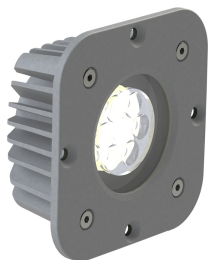

LED Maschinenleuchte

Product-Nr.	121012-05
EAN:	4260556625751
Model:	CENALED SPOT Einbau
Order number:	121012-05
Model:	CENALED SPOT Einbau
Type:	LED recessed light
Illuminant:	High Power LED
Power consumption:	~8,5 W
Lamp luminous flux:	1120 lm
Lamp luminous efficiency:	134 lm/W
Light distribution:	direct
Light colour:	neutral white (5000K)
Connected load:	24V DC ± 10%
Connection (connector):	M12 A-coded
Degree of protection:	IP67
Class of protection:	III
Beam angle (optics):	30°
Operating temperature:	-10... +50 °C (14... 122 °F)
Colour rendering (Ra):	>80
Lamps lifetime:	> 60.000 h (L80/B10)
Housing material:	aluminium (powder-coated)
Cover material:	safety glass 4 mm (0,16"), crack-resistant
Height [B] x Width [C]:	installation body: ~80 mm x 80 mm (~3,15" x 3,15"), installation depth >60 mm (>2,36"), cover ~105 mm x 105 mm, ~5 mm (~4,13" x 4,13" x 0,2") built-up
Weight (net):	450 g (~16 oz)
Gross weight:	550 g (~19 oz)
Risk group (DIN EN 62471):	free group
Markings:	CE, UKCA, ETL Listed (5003526)
Dimmable:	optional via accessories
Made in:	Germany
Feature:	30° optics for flat light
Note:	seal included in delivery; fastening via 4 countersunk bolts M5