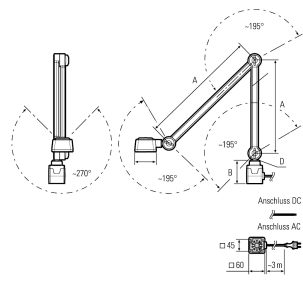

LED-Arbeitsplatzleuchte

Product-Nr.	121012-12
EAN:	4260556623757
Model:	CENALED SPOT Gelenkarm
Order number:	121012-12
Model:	CENALED SPOT Gelenkarm
Type:	LED workplace light with adjustable arm
Illuminant:	High Power LED
Power consumption:	~9 W
Lamp luminous flux:	1120 lm
Lamp luminous efficiency:	134 lm/W
Light distribution:	direct
Light colour:	neutral white (5000K)
Connected load:	100-305V AC \pm 10%, 50-60 Hz
Power supply:	inbuilt
Connection (connector):	connection cable 3 m with plug
Degree of protection:	IP65 / Kopf IP67
Class of protection:	I
Beam angle (optics):	30°
Operating temperature:	-10... +50 °C (14... 122 °F)
Colour rendering (Ra):	>80
Lamps lifetime:	> 60.000 h (L80/B10)
Housing material:	aluminium (powder finished)
Cover material:	safety glass, shatterproof
Length articulated arms:	350 mm / 400 mm
base height:	88 mm (3,46")
Weight (net):	1400 g (~49 oz)
Gross weight:	2600 g (~92 oz)
Risk group (DIN EN 62471):	free group
Markings:	CE, UKCA
Dimmable:	yes, via push button at the luminaire head, ON/OFF and dimming
Mounting accessories:	magnet holder plate optional
Made in:	Germany
Feature:	universal workplace light with high protection degree