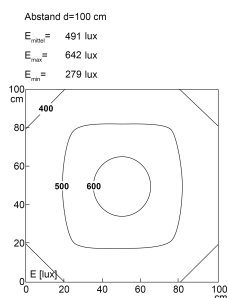

## LED Maschinenleuchte

<b>Product-Nr.</b>	121013-05
<b>EAN:</b>	4260556625768
<b>Model:</b>	CENALED SPOT Einbau
<b>Order number:</b>	121013-05
<b>Model:</b>	CENALED SPOT Einbau
<b>Type:</b>	LED recessed light
<b>Illuminant:</b>	High Power LED
<b>Power consumption:</b>	~8,5 W
<b>Lamp luminous flux:</b>	1120 lm
<b>Lamp luminous efficiency:</b>	134 lm/W
<b>Light distribution:</b>	direct
<b>Light colour:</b>	neutral white (5000K)
<b>Connected load:</b>	24V DC $\pm$ 10%
<b>Connection (connector):</b>	M12 A-coded
<b>Degree of protection:</b>	IP67
<b>Class of protection:</b>	III
<b>Beam angle (optics):</b>	65°
<b>Operating temperature:</b>	-10... +50 °C (14... 122 °F)
<b>Colour rendering (Ra):</b>	>80
<b>Lamps lifetime:</b>	> 60.000 h (L80/B10)
<b>Housing material:</b>	aluminium (powder-coated)
<b>Cover material:</b>	safety glass 4 mm (0,16"), crack-resistant
<b>Height [B] x Width [C]:</b>	installation body: ~80 mm x 80 mm (~3,15" x 3,15"), installation depth >60 mm (>2,36"), cover ~105 mm x 105 mm, ~5 mm (~4,13" x 4,13" x 0,2") built-up
<b>Weight (net):</b>	450 g (~16 oz)
<b>Gross weight:</b>	550 g (~19 oz)
<b>Risk group (DIN EN 62471):</b>	free group
<b>Markings:</b>	CE, UKCA, ETL Listed (5003526)
<b>Dimmable:</b>	optional via accessories
<b>Made in:</b>	Germany
<b>Feature:</b>	65° optics for full flat light
<b>Note:</b>	seal included in delivery; fastening via 4 countersunk bolts M5