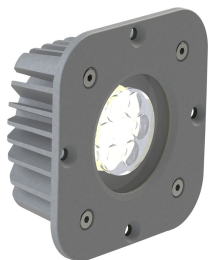

LED Maschinenleuchte

Product-Nr.	121013-05
EAN:	4260556625768
Model:	CENALED SPOT Einbau
Order number:	121013-05
Model:	CENALED SPOT Einbau
Type:	LED recessed light
Illuminant:	High Power LED
Power consumption:	~8,5 W
Lamp luminous flux:	1120 lm
Lamp luminous efficiency:	134 lm/W
Light distribution:	direct
Light colour:	neutral white (5000K)
Connected load:	24V DC ± 10%
Connection (connector):	M12 A-coded
Degree of protection:	IP67
Class of protection:	III
Beam angle (optics):	65°
Operating temperature:	-10... +50 °C (14... 122 °F)
Colour rendering (Ra):	>80
Lamps lifetime:	> 60.000 h (L80/B10)
Housing material:	aluminium (powder-coated)
Cover material:	safety glass 4 mm (0,16"), crack-resistant
Height [B] x Width [C]:	installation body: ~80 mm x 80 mm (~3,15" x 3,15"), installation depth >60 mm (>2,36"), cover ~105 mm x 105 mm, ~5 mm (~4,13" x 4,13" x 0,2") built-up
Weight (net):	450 g (~16 oz)
Gross weight:	550 g (~19 oz)
Risk group (DIN EN 62471):	free group
Markings:	CE, UKCA, ETL Listed (5003526)
Dimmable:	optional via accessories
Made in:	Germany
Feature:	65° optics for full flat light
Note:	seal included in delivery; fastening via 4 countersunk bolts M5