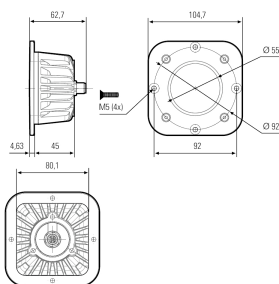

LED Maschinenleuchte

Product-Nr.	121013-05
EAN:	4260556625768
Model:	CENALED SPOT Einbau
Order number:	121013-05
Model:	CENALED SPOT Einbau
Type:	LED recessed light
Illuminant:	High Power LED
Power consumption:	~8,5 W
Lamp luminous flux:	1120 lm
Lamp luminous efficiency:	134 lm/W
Light distribution:	direct
Light colour:	neutral white (5000K)
Connected load:	24V DC ± 10%
Connection (connector):	M12 A-coded
Degree of protection:	IP67
Class of protection:	III
Beam angle (optics):	65°
Operating temperature:	-10... +50 °C (14... 122 °F)
Colour rendering (Ra):	>80
Lamps lifetime:	> 60.000 h (L80/B10)
Housing material:	aluminium (powder-coated)
Cover material:	safety glass 4 mm (0,16"), crack-resistant
Height [B] x Width [C]:	installation body: ~80 mm x 80 mm (~3,15" x 3,15"), installation depth >60 mm (>2,36"), cover ~105 mm x 105 mm, ~5 mm (~4,13" x 4,13" x 0,2") built-up
Weight (net):	450 g (~16 oz)
Gross weight:	550 g (~19 oz)
Risk group (DIN EN 62471):	free group
Markings:	CE, UKCA, ETL Listed (5003526)
Dimmable:	optional via accessories
Made in:	Germany
Feature:	65° optics for full flat light
Note:	seal included in delivery; fastening via 4 countersunk bolts M5