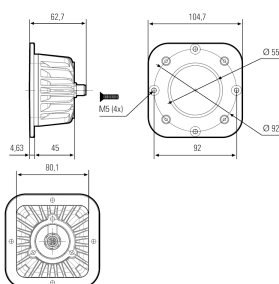

## LED Maschinenleuchte

<b>Product-Nr.</b>	121013-05
<b>EAN:</b>	4260556625768
<b>Model:</b>	CENALED SPOT Einbau
<b>Order number:</b>	121013-05
<b>Model:</b>	CENALED SPOT Einbau
<b>Type:</b>	LED recessed light
<b>Illuminant:</b>	High Power LED
<b>Power consumption:</b>	~8,5 W
<b>Lamp luminous flux:</b>	1120 lm
<b>Lamp luminous efficiency:</b>	134 lm/W
<b>Light distribution:</b>	direct
<b>Light colour:</b>	neutral white (5000K)
<b>Connected load:</b>	24V DC $\pm$ 10%
<b>Connection (connector):</b>	M12 A-coded
<b>Degree of protection:</b>	IP67
<b>Class of protection:</b>	III
<b>Beam angle (optics):</b>	65°
<b>Operating temperature:</b>	-10... +50 °C (14... 122 °F)
<b>Colour rendering (Ra):</b>	>80
<b>Lamps lifetime:</b>	> 60.000 h (L80/B10)
<b>Housing material:</b>	aluminium (powder-coated)
<b>Cover material:</b>	safety glass 4 mm (0,16"), crack-resistant
<b>Height [B] x Width [C]:</b>	installation body: ~80 mm x 80 mm (~3,15" x 3,15"), installation depth >60 mm (>2,36"), cover ~105 mm x 105 mm, ~5 mm (~4,13" x 4,13" x 0,2") built-up
<b>Weight (net):</b>	450 g (~16 oz)
<b>Gross weight:</b>	550 g (~19 oz)
<b>Risk group (DIN EN 62471):</b>	free group
<b>Markings:</b>	CE, UKCA, ETL Listed (5003526)
<b>Dimmable:</b>	optional via accessories
<b>Made in:</b>	Germany
<b>Feature:</b>	65° optics for full flat light
<b>Note:</b>	seal included in delivery; fastening via 4 countersunk bolts M5