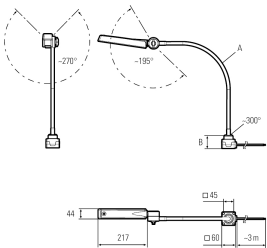

LED workplace light

Product-Nr.	121210-01
EAN:	4260556626307
Model:	CENALED FLOOD
Order number:	121210-01
Model:	CENALED FLOOD
Type:	LED workplace light
Illuminant:	SMD-LED
Power consumption:	~8,4 W
Lamp luminous flux:	1260 lm
Lamp luminous efficiency:	150 lm/W
Light distribution:	direct
Light colour:	5700K
Connected load:	24V DC \pm 10%
Power supply:	-
Connection (connector):	Connection cable, oil flex, with open cable ends
Degree of protection:	IP67
Class of protection:	III
Beam angle (optics):	118° -> Halbwertswinkel
Operating temperature:	-10 °C - +50 °C (14 °F - 122 °F)
Colour rendering (Ra):	>85
Lamps lifetime:	> 100,000 h (L80/B10)
Housing material:	aluminium (powder finished)
Cover material:	tempered glass
Flex arm length [A]:	500 mm (19,69")
base height:	59 mm (2,32")
Mounting:	screw-on base
Weight (net):	1850 g (~65 oz)
Gross weight:	2450 g (~86 oz)
Markings:	CE, UKCA, ETL Listed (5003529)
Dimmable:	yes, via push button at the light head, ON/OFF and dimming
Mounting accessories:	optional
Made in:	Germany