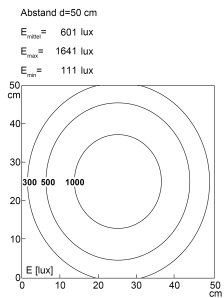

LED workplace light

Product-Nr.	121210-01
EAN:	4260556626307
Model:	CENALED FLOOD
Order number:	121210-01
Model:	CENALED FLOOD
Type:	LED workplace light
Illuminant:	SMD-LED
Power consumption:	~8,4 W
Lamp luminous flux:	1260 lm
Lamp luminous efficiency:	150 lm/W
Light distribution:	direct
Light colour:	5700K
Connected load:	24V DC \pm 10%
Power supply:	-
Connection (connector):	Connection cable, oil flex, with open cable ends
Degree of protection:	IP67
Class of protection:	III
Beam angle (optics):	118° -> Halbwertswinkel
Operating temperature:	-10 °C - +50 °C (14 °F - 122 °F)
Colour rendering (Ra):	>85
Lamps lifetime:	> 100,000 h (L80/B10)
Housing material:	aluminium (powder finished)
Cover material:	tempered glass
Flex arm length [A]:	500 mm (19,69")
base height:	59 mm (2,32")
Mounting:	screw-on base
Weight (net):	1850 g (~65 oz)
Gross weight:	2450 g (~86 oz)
Markings:	CE, UKCA, ETL Listed (5003529)
Dimmable:	yes, via push button at the light head, ON/OFF and dimming
Mounting accessories:	optional
Made in:	Germany