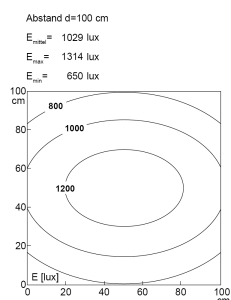

## LED system light

<b>Product-Nr.</b>	141004-06
<b>EAN:</b>	4260556623207
<b>Model:</b>	SYSTEMLED TW
<b>Order number:</b>	141004-06
<b>Model:</b>	SYSTEMLED TW
<b>Type:</b>	LED system light
<b>Illuminant:</b>	SMD LED
<b>Total output incl. driver:</b>	~69 W
<b>Power consumption:</b>	~66 W
<b>Lamp luminous flux:</b>	6448 lm (6500K) / 5984 lm (3000K)
<b>Lamp luminous efficiency:</b>	~98 lm/W (6500K) / ~91 lm/W (3000K)
<b>Light distribution:</b>	direct
<b>Light colour:</b>	adjustable (3000... 6500K)
<b>Connected load:</b>	220-240V AC $\pm$ 10%, 50-60 Hz
<b>Power supply:</b>	inbuilt
<b>Connection (connector):</b>	Wieland GST18
<b>Degree of protection:</b>	IP40
<b>Class of protection:</b>	I
<b>Glare control:</b>	Prismatic cover
<b>Beam angle (optics):</b>	100°
<b>Operating temperature:</b>	-10 °C - +50 °C (14 °F - 122 °F)
<b>Colour rendering (Ra):</b>	>90/98
<b>Lamps lifetime:</b>	> 60.000 h (L80/B10)
<b>Housing material:</b>	aluminium
<b>Height [B] x Width [C]:</b>	40 mm x 138 mm (~1,57" x ~5,43")
<b>Length [A]:</b>	1342 mm (~52,83")
<b>Weight (net):</b>	3750 g (~132 oz)
<b>Gross weight:</b>	4800 g (~169 oz)
<b>Risk group (DIN EN 62471):</b>	free group
<b>Markings:</b>	CE, UKCA
<b>Dimmable:</b>	yes
<b>Mounting accessories:</b>	optional
<b>Made in:</b>	Germany
<b>Feature:</b>	stepless switch of the white light colour, cascadable, dim-mable
<b>cascadable:</b>	yes