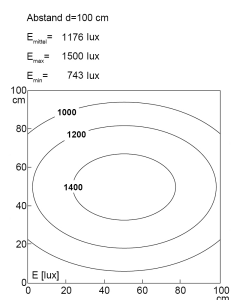

## LED system light

<b>Product-Nr.</b>	141004-06
<b>EAN:</b>	4260556623207
<b>Model:</b>	SYSTEMLED TW
<b>Order number:</b>	141004-06
<b>Model:</b>	SYSTEMLED TW
<b>Type:</b>	LED system light
<b>Illuminant:</b>	SMD LED
<b>Total output incl. driver:</b>	~69 W
<b>Power consumption:</b>	~66 W
<b>Lamp luminous flux:</b>	6448 lm (6500K) / 5984 lm (3000K)
<b>Lamp luminous efficiency:</b>	~98 lm/W (6500K) / ~91 lm/W (3000K)
<b>Light distribution:</b>	direct
<b>Light colour:</b>	adjustable (3000... 6500K)
<b>Connected load:</b>	220-240V AC $\pm$ 10%, 50-60 Hz
<b>Power supply:</b>	inbuilt
<b>Connection (connector):</b>	Wieland GST18
<b>Degree of protection:</b>	IP40
<b>Class of protection:</b>	I
<b>Glare control:</b>	Prismatic cover
<b>Beam angle (optics):</b>	100°
<b>Operating temperature:</b>	-10 °C - +50 °C (14 °F - 122 °F)
<b>Colour rendering (Ra):</b>	>90/98
<b>Lamps lifetime:</b>	> 60.000 h (L80/B10)
<b>Housing material:</b>	aluminium
<b>Height [B] x Width [C]:</b>	40 mm x 138 mm (~1,57" x ~5,43")
<b>Length [A]:</b>	1342 mm (~52,83")
<b>Weight (net):</b>	3750 g (~132 oz)
<b>Gross weight:</b>	4800 g (~169 oz)
<b>Risk group (DIN EN 62471):</b>	free group
<b>Markings:</b>	CE, UKCA
<b>Dimmable:</b>	yes
<b>Mounting accessories:</b>	optional
<b>Made in:</b>	Germany
<b>Feature:</b>	stepless switch of the white light colour, cascadable, dim-mable
<b>cascadable:</b>	yes