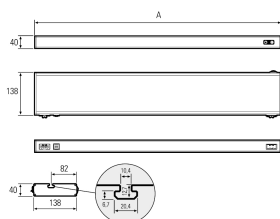

## LED system light

<b>Product-Nr.</b>	141004-06
<b>EAN:</b>	4260556623207
<b>Model:</b>	SYSTEMLED TW
<b>Order number:</b>	141004-06
<b>Model:</b>	SYSTEMLED TW
<b>Type:</b>	LED system light
<b>Illuminant:</b>	SMD LED
<b>Total output incl. driver:</b>	~69 W
<b>Power consumption:</b>	~66 W
<b>Lamp luminous flux:</b>	6448 lm (6500K) / 5984 lm (3000K)
<b>Lamp luminous efficiency:</b>	~98 lm/W (6500K) / ~91 lm/W (3000K)
<b>Light distribution:</b>	direct
<b>Light colour:</b>	adjustable (3000... 6500K)
<b>Connected load:</b>	220-240V AC $\pm$ 10%, 50-60 Hz
<b>Power supply:</b>	inbuilt
<b>Connection (connector):</b>	Wieland GST18
<b>Degree of protection:</b>	IP40
<b>Class of protection:</b>	I
<b>Glare control:</b>	Prismatic cover
<b>Beam angle (optics):</b>	100°
<b>Operating temperature:</b>	-10 °C - +50 °C (14 °F - 122 °F)
<b>Colour rendering (Ra):</b>	>90/98
<b>Lamps lifetime:</b>	> 60.000 h (L80/B10)
<b>Housing material:</b>	aluminium
<b>Height [B] x Width [C]:</b>	40 mm x 138 mm (~1,57" x ~5,43")
<b>Length [A]:</b>	1342 mm (~52,83")
<b>Weight (net):</b>	3750 g (~132 oz)
<b>Gross weight:</b>	4800 g (~169 oz)
<b>Risk group (DIN EN 62471):</b>	free group
<b>Markings:</b>	CE, UKCA
<b>Dimmable:</b>	yes
<b>Mounting accessories:</b>	optional
<b>Made in:</b>	Germany
<b>Feature:</b>	stepless switch of the white light colour, cascadable, dim-mable
<b>cascadable:</b>	yes