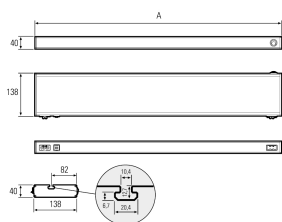

LED-Systemleuchte

Product-Nr.	141014-01
EAN:	4260556620367
Model:	SYSTEMLED Power Tageslichtweiss
Order number:	141014-01
Model:	SYSTEMLED Power Tageslichtweiss
Type:	LED system luminaire
Illuminant:	SMD LED
Total output incl. driver:	~52 W
Power consumption:	~41 W
Lamp luminous flux:	6329 lm
Lamp luminous efficiency:	~155 lm/W
Light distribution:	direct
Light colour:	daylight white (5200 - 5700K)
Connected load:	220-240V AC \pm 10%, 50-60 Hz
Power supply:	inbuilt
Connection (connector):	Wieland GST18
Degree of protection:	IP40
Class of protection:	I
Glare control:	opal white
Beam angle (optics):	100°
Operating temperature:	-10... +50 °C (14... 122 °F)
Colour rendering (Ra):	>85
Lamps lifetime:	> 60.000 h (L80/B10)
Housing material:	aluminium
Height [B] x Width [C]:	40 mm x 138 mm (1,57" x 5,43")
Length [A]:	898 mm (35,35")
Weight (net):	2550 g (~90 oz)
Gross weight:	3500 g (~123 oz)
Risk group (DIN EN 62471):	free group
Markings:	CE, UKCA
Dimmable:	via optional accessory
Mounting accessories:	optional
Made in:	Germany
Feature:	cascadable