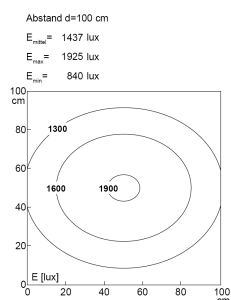

## LED-Systemleuchte

<b>Product-Nr.</b>	141014-02
<b>EAN:</b>	4260556620374
<b>Model:</b>	SYSTEMLED Power Tageslichtweiss

Order number:	141014-02
<b>Model:</b>	SYSTEMLED Power Tageslichtweiss
<b>Type:</b>	LED system light
<b>Illuminant:</b>	SMD LED
<b>Total output incl. driver:</b>	~52 W
<b>Power consumption:</b>	~41 W
<b>Lamp luminous flux:</b>	6329 lm
<b>Lamp luminous efficiency:</b>	~155 lm/W
<b>Light distribution:</b>	direct
<b>Light colour:</b>	daylight white (5200 - 5700K)
<b>Connected load:</b>	220-240V AC $\pm$ 10%, 50-60 Hz
<b>Power supply:</b>	inbuilt
<b>Connection (connector):</b>	Wieland GST18
<b>Degree of protection:</b>	IP40
<b>Class of protection:</b>	I
<b>Glare control:</b>	microprism
<b>Beam angle (optics):</b>	100°
<b>Operating temperature:</b>	-10... +50 °C (14... 122 °F)
<b>Colour rendering (Ra):</b>	>85
<b>Lamps lifetime:</b>	> 60.000 h (L80/B10)
<b>Housing material:</b>	aluminium
<b>Height [B] x Width [C]:</b>	40 mm x 138 mm (1,57" x 5,43")
<b>Length [A]:</b>	898 mm (35,35")
<b>Weight (net):</b>	2550 g (~90 oz)
<b>Gross weight:</b>	3500 g (~123 oz)
<b>Risk group (DIN EN 62471):</b>	free group
<b>Markings:</b>	CE, UKCA
<b>Dimmable:</b>	via optional accessory
<b>Mounting accessories:</b>	optional
<b>Made in:</b>	Germany
<b>Feature:</b>	cascadable