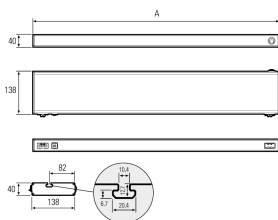

## LED-Systemleuchte

<b>Product-Nr.</b>	141014-02
<b>EAN:</b>	4260556620374
<b>Model:</b>	SYSTEMLED Power Tageslichtweiss

Order number:	141014-02
<b>Model:</b>	SYSTEMLED Power Tageslichtweiss
<b>Type:</b>	LED system light
<b>Illuminant:</b>	SMD LED
<b>Total output incl. driver:</b>	~52 W
<b>Power consumption:</b>	~41 W
<b>Lamp luminous flux:</b>	6329 lm
<b>Lamp luminous efficiency:</b>	~155 lm/W
<b>Light distribution:</b>	direct
<b>Light colour:</b>	daylight white (5200 - 5700K)
<b>Connected load:</b>	220-240V AC $\pm$ 10%, 50-60 Hz
<b>Power supply:</b>	inbuilt
<b>Connection (connector):</b>	Wieland GST18
<b>Degree of protection:</b>	IP40
<b>Class of protection:</b>	I
<b>Glare control:</b>	microprism
<b>Beam angle (optics):</b>	100°
<b>Operating temperature:</b>	-10... +50 °C (14... 122 °F)
<b>Colour rendering (Ra):</b>	>85
<b>Lamps lifetime:</b>	> 60.000 h (L80/B10)
<b>Housing material:</b>	aluminium
<b>Height [B] x Width [C]:</b>	40 mm x 138 mm (1,57" x 5,43")
<b>Length [A]:</b>	898 mm (35,35")
<b>Weight (net):</b>	2550 g (~90 oz)
<b>Gross weight:</b>	3500 g (~123 oz)
<b>Risk group (DIN EN 62471):</b>	free group
<b>Markings:</b>	CE, UKCA
<b>Dimmable:</b>	via optional accessory
<b>Mounting accessories:</b>	optional
<b>Made in:</b>	Germany
<b>Feature:</b>	cascadable