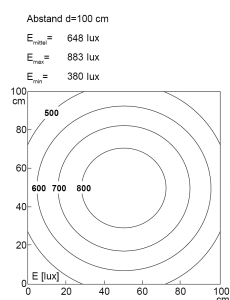

LED-Systemleuchte

Product-Nr.	141014-03
EAN:	4260556620381
Model:	SYSTEMLED Power Tageslichtweiss

Order number:	141014-03
Model:	SYSTEMLED Power Tageslichtweiss
Type:	LED system light
Illuminant:	SMD LED
Total output incl. driver:	~28 W
Power consumption:	~20 W
Lamp luminous flux:	3164 lm
Lamp luminous efficiency:	~155 lm/W
Light distribution:	direct
Light colour:	daylight white (5200 - 5700K)
Connected load:	220-240V AC \pm 10%, 50-60 Hz
Power supply:	inbuilt
Connection (connector):	Wieland GST18
Degree of protection:	IP40
Class of protection:	I
Glare control:	opal white
Beam angle (optics):	100°
Operating temperature:	-10... +50 °C (14... 122 °F)
Colour rendering (Ra):	>85
Lamps lifetime:	> 60.000 h (L80/B10)
Housing material:	aluminium
Height [B] x Width [C]:	40 mm x 138 mm (1,57" x 5,43")
Length [A]:	472 mm (18,58")
Weight (net):	1800 g (~63 oz)
Gross weight:	2400 g (~85 oz)
Risk group (DIN EN 62471):	free group
Markings:	CE, UKCA
Dimmable:	via optional accessory
Mounting accessories:	mounting angle in delivery scope
Made in:	Germany
Feature:	cascadable