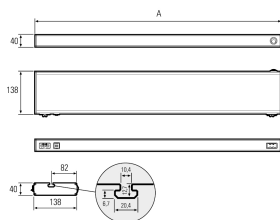

LED-Systemleuchte

Product-Nr.	141014-03
EAN:	4260556620381
Model:	SYSTEMLED Power Tageslichtweiss

Order number:	141014-03
Model:	SYSTEMLED Power Tageslichtweiss
Type:	LED system light
Illuminant:	SMD LED
Total output incl. driver:	~28 W
Power consumption:	~20 W
Lamp luminous flux:	3164 lm
Lamp luminous efficiency:	~155 lm/W
Light distribution:	direct
Light colour:	daylight white (5200 - 5700K)
Connected load:	220-240V AC \pm 10%, 50-60 Hz
Power supply:	inbuilt
Connection (connector):	Wieland GST18
Degree of protection:	IP40
Class of protection:	I
Glare control:	opal white
Beam angle (optics):	100°
Operating temperature:	-10... +50 °C (14... 122 °F)
Colour rendering (Ra):	>85
Lamps lifetime:	> 60.000 h (L80/B10)
Housing material:	aluminium
Height [B] x Width [C]:	40 mm x 138 mm (1,57" x 5,43")
Length [A]:	472 mm (18,58")
Weight (net):	1800 g (~63 oz)
Gross weight:	2400 g (~85 oz)
Risk group (DIN EN 62471):	free group
Markings:	CE, UKCA
Dimmable:	via optional accessory
Mounting accessories:	mounting angle in delivery scope
Made in:	Germany
Feature:	cascadable