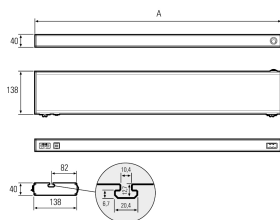

LED-Systemleuchte

Product-Nr.	141014-04
EAN:	4260556620404
Model:	SYSTEMLED Power Tageslichtweiss

Order number:	141014-04
Model:	SYSTEMLED Power Tageslichtweiss
Type:	LED system light
Illuminant:	SMD LED
Total output incl. driver:	~28 W
Power consumption:	~20 W
Lamp luminous flux:	3164 lm
Lamp luminous efficiency:	~155 lm/W
Light distribution:	direct
Light colour:	daylight white (5200 - 5700K)
Connected load:	220-240V AC \pm 10%, 50-60 Hz
Power supply:	inbuilt
Connection (connector):	Wieland GST18
Degree of protection:	IP40
Class of protection:	I
Glare control:	microprism
Beam angle (optics):	100°
Operating temperature:	-10... +50 °C (14... 122 °F)
Colour rendering (Ra):	>85
Lamps lifetime:	> 60.000 h (L80/B10)
Housing material:	aluminium
Height [B] x Width [C]:	40 mm x 138 mm (1,57" x 5,43")
Length [A]:	472 mm (18,58")
Weight (net):	1800 g (~63 oz)
Gross weight:	2400 g (~85 oz)
Risk group (DIN EN 62471):	free group
Markings:	CE, UKCA
Dimmable:	via optional accessory
Mounting accessories:	mounting angle in delivery scope
Made in:	Germany
Feature:	cascadable