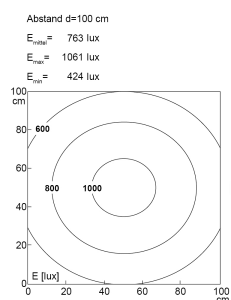

LED-Systemleuchte

Product-Nr.	141014-04
EAN:	4260556620404
Model:	SYSTEMLED Power Tageslichtweiss

Order number:	141014-04
Model:	SYSTEMLED Power Tageslichtweiss
Type:	LED system light
Illuminant:	SMD LED
Total output incl. driver:	~28 W
Power consumption:	~20 W
Lamp luminous flux:	3164 lm
Lamp luminous efficiency:	~155 lm/W
Light distribution:	direct
Light colour:	daylight white (5200 - 5700K)
Connected load:	220-240V AC \pm 10%, 50-60 Hz
Power supply:	inbuilt
Connection (connector):	Wieland GST18
Degree of protection:	IP40
Class of protection:	I
Glare control:	microprism
Beam angle (optics):	100°
Operating temperature:	-10... +50 °C (14... 122 °F)
Colour rendering (Ra):	>85
Lamps lifetime:	> 60.000 h (L80/B10)
Housing material:	aluminium
Height [B] x Width [C]:	40 mm x 138 mm (1,57" x 5,43")
Length [A]:	472 mm (18,58")
Weight (net):	1800 g (~63 oz)
Gross weight:	2400 g (~85 oz)
Risk group (DIN EN 62471):	free group
Markings:	CE, UKCA
Dimmable:	via optional accessory
Mounting accessories:	mounting angle in delivery scope
Made in:	Germany
Feature:	cascadable