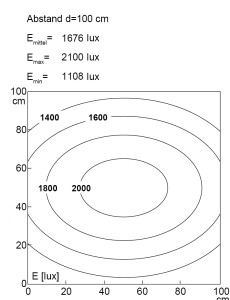

LED-Systemleuchte

Product-Nr.	141014-05
EAN:	4260556620428
Model:	SYSTEMLED Power Tageslichtweiss

Order number:	141014-05
Model:	SYSTEMLED Power Tageslichtweiss
Type:	LED system light
Illuminant:	SMD LED
Total output incl. driver:	~77 W
Power consumption:	~62 W
Lamp luminous flux:	9495 lm
Lamp luminous efficiency:	~155 lm/W
Light distribution:	direct
Light colour:	daylight white (5200 - 5700K)
Connected load:	220-240V AC \pm 10%, 50-60 Hz
Power supply:	inbuilt
Connection (connector):	Wieland GST18
Degree of protection:	IP40
Class of protection:	I
Glare control:	opal white
Beam angle (optics):	100°
Operating temperature:	-10... +50 °C (14... 122 °F)
Colour rendering (Ra):	>85
Lamps lifetime:	> 60.000 h (L80/B10)
Housing material:	aluminium
Height [B] x Width [C]:	40 mm x 138 mm (1,57" x 5,43")
Length [A]:	1342 mm (52,83")
Weight (net):	3750 g (~132 oz)
Gross weight:	4800 g (~169 oz)
Risk group (DIN EN 62471):	free group
Markings:	CE, UKCA
Dimmable:	via optional accessory
Mounting accessories:	optional
Made in:	Germany
Feature:	ascadable