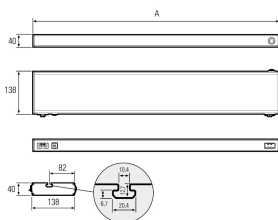

LED-Systemleuchte

Product-Nr.	141014-05
EAN:	4260556620428
Model:	SYSTEMLED Power Tageslichtweiss

Order number:	141014-05
Model:	SYSTEMLED Power Tageslichtweiss
Type:	LED system light
Illuminant:	SMD LED
Total output incl. driver:	~77 W
Power consumption:	~62 W
Lamp luminous flux:	9495 lm
Lamp luminous efficiency:	~155 lm/W
Light distribution:	direct
Light colour:	daylight white (5200 - 5700K)
Connected load:	220-240V AC \pm 10%, 50-60 Hz
Power supply:	inbuilt
Connection (connector):	Wieland GST18
Degree of protection:	IP40
Class of protection:	I
Glare control:	opal white
Beam angle (optics):	100°
Operating temperature:	-10... +50 °C (14... 122 °F)
Colour rendering (Ra):	>85
Lamps lifetime:	> 60.000 h (L80/B10)
Housing material:	aluminium
Height [B] x Width [C]:	40 mm x 138 mm (1,57" x 5,43")
Length [A]:	1342 mm (52,83")
Weight (net):	3750 g (~132 oz)
Gross weight:	4800 g (~169 oz)
Risk group (DIN EN 62471):	free group
Markings:	CE, UKCA
Dimmable:	via optional accessory
Mounting accessories:	optional
Made in:	Germany
Feature:	ascadable