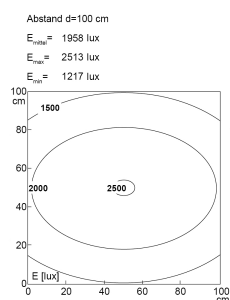

## LED-Systemleuchte

<b>Product-Nr.</b>	141014-06
<b>EAN:</b>	4260556620435
<b>Model:</b>	SYSTEMLED Power Tageslichtweiss

Order number:	141014-06
<b>Model:</b>	SYSTEMLED Power Tageslichtweiss
Type:	LED system light
<b>Illuminant:</b>	SMD LED
Total output incl. driver:	~77 W
<b>Power consumption:</b>	~62 W
Lamp luminous flux:	9495 lm
<b>Lamp luminous efficiency:</b>	~155 lm/W
Light distribution:	direct
<b>Light colour:</b>	daylight white (5200 - 5700K)
Connected load:	220-240V AC $\pm$ 10%, 50-60 Hz
<b>Power supply:</b>	inbuilt
Connection (connector):	Wieland GST18
<b>Degree of protection:</b>	IP40
Class of protection:	I
<b>Glare control:</b>	microprism
Beam angle (optics):	100°
<b>Operating temperature:</b>	-10... +50 °C (14... 122 °F)
Colour rendering (Ra):	>85
<b>Lamps lifetime:</b>	> 60.000 h (L80/B10)
Housing material:	aluminium
<b>Height [B] x Width [C]:</b>	40 mm x 138 mm (1,57" x 5,43")
Length [A]:	1342 mm (52,83")
<b>Weight (net):</b>	3750 g (~132 oz)
Gross weight:	4800 g (~169 oz)
<b>Risk group (DIN EN 62471):</b>	free group
Markings:	CE, UKCA
<b>Dimmable:</b>	via optional accessory
Mounting accessories:	optional
<b>Made in:</b>	Germany
Feature:	cascadable