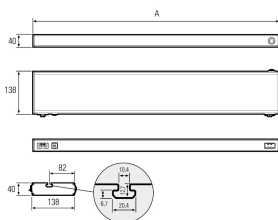

## LED-Systemleuchte

<b>Product-Nr.</b>	141014-06
<b>EAN:</b>	4260556620435
<b>Model:</b>	SYSTEMLED Power Tageslichtweiss

Order number:	141014-06
<b>Model:</b>	SYSTEMLED Power Tageslichtweiss
Type:	LED system light
<b>Illuminant:</b>	SMD LED
Total output incl. driver:	~77 W
<b>Power consumption:</b>	~62 W
Lamp luminous flux:	9495 lm
<b>Lamp luminous efficiency:</b>	~155 lm/W
Light distribution:	direct
<b>Light colour:</b>	daylight white (5200 - 5700K)
Connected load:	220-240V AC $\pm$ 10%, 50-60 Hz
<b>Power supply:</b>	inbuilt
Connection (connector):	Wieland GST18
<b>Degree of protection:</b>	IP40
Class of protection:	I
<b>Glare control:</b>	microprism
Beam angle (optics):	100°
<b>Operating temperature:</b>	-10... +50 °C (14... 122 °F)
Colour rendering (Ra):	>85
<b>Lamps lifetime:</b>	> 60.000 h (L80/B10)
Housing material:	aluminium
<b>Height [B] x Width [C]:</b>	40 mm x 138 mm (1,57" x 5,43")
Length [A]:	1342 mm (52,83")
<b>Weight (net):</b>	3750 g (~132 oz)
Gross weight:	4800 g (~169 oz)
<b>Risk group (DIN EN 62471):</b>	free group
Markings:	CE, UKCA
<b>Dimmable:</b>	via optional accessory
Mounting accessories:	optional
<b>Made in:</b>	Germany
Feature:	cascadable