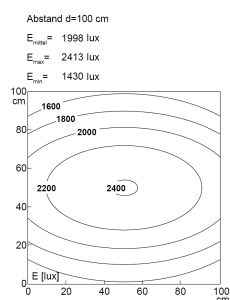

LED-Systemleuchte

Product-Nr.	141014-07
EAN:	4260556620442
Model:	SYSTEMLED Power Tageslichtweiss

Order number:	141014-07
Model:	SYSTEMLED Power Tageslichtweiss
Type:	LED system light
Illuminant:	SMD LED
Total output incl. driver:	~100 W
Power consumption:	~86 W
Lamp luminous flux:	13293 lm
Lamp luminous efficiency:	~155 lm/W
Light distribution:	direct
Light colour:	daylight white (5200 - 5700K)
Connected load:	220-240V AC \pm 10%, 50-60 Hz
Power supply:	inbuilt
Connection (connector):	Wieland GST18
Degree of protection:	IP40
Class of protection:	I
Glare control:	opal white
Beam angle (optics):	100°
Operating temperature:	-10... +50 °C (14... 122 °F)
Colour rendering (Ra):	>85
Lamps lifetime:	> 60.000 h (L80/B10)
Housing material:	aluminium
Height [B] x Width [C]:	40 mm x 138 mm (1,57" x 5,43")
Length [A]:	1782 mm (70,61")
Weight (net):	4850 g (~171 oz)
Gross weight:	6500 g (~229 oz)
Risk group (DIN EN 62471):	free group
Markings:	CE, UKCA
Dimmable:	via optional accessory
Mounting accessories:	optional
Made in:	Germany
Feature:	cascadable