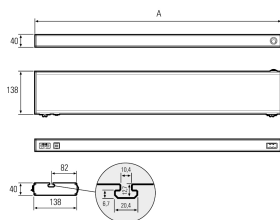

LED-Systemleuchte

Product-Nr.	141014-07
EAN:	4260556620442
Model:	SYSTEMLED Power Tageslichtweiss

Order number:	141014-07
Model:	SYSTEMLED Power Tageslichtweiss
Type:	LED system light
Illuminant:	SMD LED
Total output incl. driver:	~100 W
Power consumption:	~86 W
Lamp luminous flux:	13293 lm
Lamp luminous efficiency:	~155 lm/W
Light distribution:	direct
Light colour:	daylight white (5200 - 5700K)
Connected load:	220-240V AC \pm 10%, 50-60 Hz
Power supply:	inbuilt
Connection (connector):	Wieland GST18
Degree of protection:	IP40
Class of protection:	I
Glare control:	opal white
Beam angle (optics):	100°
Operating temperature:	-10... +50 °C (14... 122 °F)
Colour rendering (Ra):	>85
Lamps lifetime:	> 60.000 h (L80/B10)
Housing material:	aluminium
Height [B] x Width [C]:	40 mm x 138 mm (1,57" x 5,43")
Length [A]:	1782 mm (70,61")
Weight (net):	4850 g (~171 oz)
Gross weight:	6500 g (~229 oz)
Risk group (DIN EN 62471):	free group
Markings:	CE, UKCA
Dimmable:	via optional accessory
Mounting accessories:	optional
Made in:	Germany
Feature:	cascadable