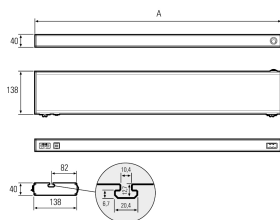

## LED-Systemleuchte

<b>Product-Nr.</b>	141014-08
<b>EAN:</b>	4260556620459
<b>Model:</b>	SYSTEMLED Power Tageslichtweiss

Order number:	141014-08
<b>Model:</b>	SYSTEMLED Power Tageslichtweiss
<b>Type:</b>	LED system light
<b>Illuminant:</b>	SMD LED
<b>Total output incl. driver:</b>	~100 W
<b>Power consumption:</b>	~86 W
<b>Lamp luminous flux:</b>	13293 lm
<b>Lamp luminous efficiency:</b>	~155 lm/W
<b>Light distribution:</b>	direct
<b>Light colour:</b>	daylight white (5200 - 5700K)
<b>Connected load:</b>	220-240V AC $\pm$ 10%, 50-60 Hz
<b>Power supply:</b>	inbuilt
<b>Connection (connector):</b>	Wieland GST18
<b>Degree of protection:</b>	IP40
<b>Class of protection:</b>	I
<b>Glare control:</b>	microprism
<b>Beam angle (optics):</b>	100°
<b>Operating temperature:</b>	-10... +50 °C (14... 122 °F)
<b>Colour rendering (Ra):</b>	>85
<b>Lamps lifetime:</b>	> 60.000 h (L80/B10)
<b>Housing material:</b>	aluminium
<b>Height [B] x Width [C]:</b>	40 mm x 138 mm (1,57" x 5,43")
<b>Length [A]:</b>	1782 mm (70,61")
<b>Weight (net):</b>	4850 g (~171 oz)
<b>Gross weight:</b>	6500 g (~229 oz)
<b>Risk group (DIN EN 62471):</b>	free group
<b>Markings:</b>	CE, UKCA
<b>Dimmable:</b>	via optional accessory
<b>Mounting accessories:</b>	optional
<b>Made in:</b>	Germany
<b>Feature:</b>	cascadable