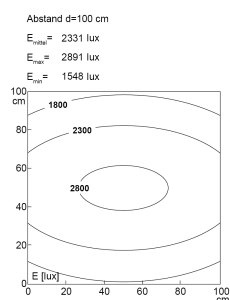

## LED-Systemleuchte

<b>Product-Nr.</b>	141014-08
<b>EAN:</b>	4260556620459
<b>Model:</b>	SYSTEMLED Power Tageslichtweiss

Order number:	141014-08
<b>Model:</b>	SYSTEMLED Power Tageslichtweiss
<b>Type:</b>	LED system light
<b>Illuminant:</b>	SMD LED
<b>Total output incl. driver:</b>	~100 W
<b>Power consumption:</b>	~86 W
<b>Lamp luminous flux:</b>	13293 lm
<b>Lamp luminous efficiency:</b>	~155 lm/W
<b>Light distribution:</b>	direct
<b>Light colour:</b>	daylight white (5200 - 5700K)
<b>Connected load:</b>	220-240V AC $\pm$ 10%, 50-60 Hz
<b>Power supply:</b>	inbuilt
<b>Connection (connector):</b>	Wieland GST18
<b>Degree of protection:</b>	IP40
<b>Class of protection:</b>	I
<b>Glare control:</b>	microprism
<b>Beam angle (optics):</b>	100°
<b>Operating temperature:</b>	-10... +50 °C (14... 122 °F)
<b>Colour rendering (Ra):</b>	>85
<b>Lamps lifetime:</b>	> 60.000 h (L80/B10)
<b>Housing material:</b>	aluminium
<b>Height [B] x Width [C]:</b>	40 mm x 138 mm (1,57" x 5,43")
<b>Length [A]:</b>	1782 mm (70,61")
<b>Weight (net):</b>	4850 g (~171 oz)
<b>Gross weight:</b>	6500 g (~229 oz)
<b>Risk group (DIN EN 62471):</b>	free group
<b>Markings:</b>	CE, UKCA
<b>Dimmable:</b>	via optional accessory
<b>Mounting accessories:</b>	optional
<b>Made in:</b>	Germany
<b>Feature:</b>	cascadable