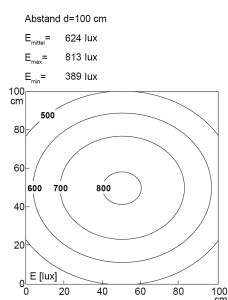

LED-Systemleuchte

Product-Nr.	141014-21
EAN:	4260556620565
Model:	SYSTEMLED ECO Tageslichtweiss

Order number:	141014-21
Model:	SYSTEMLED ECO Tageslichtweiss
Type:	LED system light
Illuminant:	SMD LED
Total output incl. driver:	~28 W
Power consumption:	~22 W
Lamp luminous flux:	3340 lm
Lamp luminous efficiency:	~155 lm/W
Light distribution:	direct
Light colour:	daylight white (5200 - 5700K)
Connected load:	220-240V AC \pm 10%, 50-60 Hz
Power supply:	inbuilt
Connection (connector):	Wieland GST18
Degree of protection:	IP40
Class of protection:	I
Glare control:	opal white
Beam angle (optics):	100°
Operating temperature:	-10... +50 °C (14... 122 °F)
Colour rendering (Ra):	>85
Lamps lifetime:	> 60.000 h (L80/B10)
Housing material:	aluminium
Height [B] x Width [C]:	40 mm x 138 mm (1,57" x 5,43")
Length [A]:	898 mm (35,35")
Weight (net):	2550 g (~90 oz)
Gross weight:	3500 g (~123 oz)
Risk group (DIN EN 62471):	free group
Markings:	CE, UKCA
Dimmable:	via optional accessory
Mounting accessories:	optional
Made in:	Germany
Feature:	cascadable