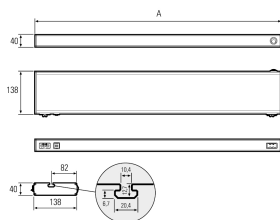

LED-Systemleuchte

Product-Nr.	141014-21
EAN:	4260556620565
Model:	SYSTEMLED ECO Tageslichtweiss

Order number:	141014-21
Model:	SYSTEMLED ECO Tageslichtweiss
Type:	LED system light
Illuminant:	SMD LED
Total output incl. driver:	~28 W
Power consumption:	~22 W
Lamp luminous flux:	3340 lm
Lamp luminous efficiency:	~155 lm/W
Light distribution:	direct
Light colour:	daylight white (5200 - 5700K)
Connected load:	220-240V AC \pm 10%, 50-60 Hz
Power supply:	inbuilt
Connection (connector):	Wieland GST18
Degree of protection:	IP40
Class of protection:	I
Glare control:	opal white
Beam angle (optics):	100°
Operating temperature:	-10... +50 °C (14... 122 °F)
Colour rendering (Ra):	>85
Lamps lifetime:	> 60.000 h (L80/B10)
Housing material:	aluminium
Height [B] x Width [C]:	40 mm x 138 mm (1,57" x 5,43")
Length [A]:	898 mm (35,35")
Weight (net):	2550 g (~90 oz)
Gross weight:	3500 g (~123 oz)
Risk group (DIN EN 62471):	free group
Markings:	CE, UKCA
Dimmable:	via optional accessory
Mounting accessories:	optional
Made in:	Germany
Feature:	cascadable