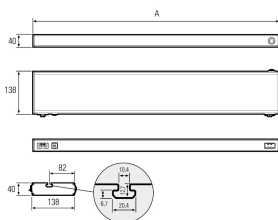

LED-Systemleuchte

Product-Nr.	141014-22
EAN:	4260556620572
Model:	SYSTEMLED ECO Tageslichtweiss
Order number:	141014-22
Model:	SYSTEMLED ECO Tageslichtweiss
Type:	LED system light
Illuminant:	SMD LED
Total output incl. driver:	~28 W
Power consumption:	~22 W
Lamp luminous flux:	3340 lm
Lamp luminous efficiency:	~155 lm/W
Light distribution:	direct
Light colour:	daylight white (5200 - 5700K)
Connected load:	220-240V AC \pm 10%, 50-60 Hz
Power supply:	inbuilt
Connection (connector):	Wieland GST18
Degree of protection:	IP40
Class of protection:	I
Glare control:	microprism
Beam angle (optics):	100°
Operating temperature:	-10... +50 °C (14... 122 °F)
Colour rendering (Ra):	>85
Lamps lifetime:	> 60.000 h (L80/B10)
Housing material:	aluminium
Height [B] x Width [C]:	40 mm x 138 mm (1,57" x 5,43")
Length [A]:	898 mm (35,35")
Weight (net):	2550 g (~90 oz)
Gross weight:	3500 g (~123 oz)
Risk group (DIN EN 62471):	free group
Markings:	CE, UKCA
Dimmable:	via optional accessory
Mounting accessories:	optional
Made in:	Germany
Feature:	cascadable