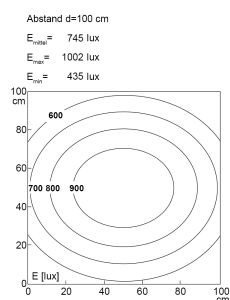

LED-Systemleuchte

Product-Nr.	141014-22
EAN:	4260556620572
Model:	SYSTEMLED ECO Tageslichtweiss
Order number:	141014-22
Model:	SYSTEMLED ECO Tageslichtweiss
Type:	LED system light
Illuminant:	SMD LED
Total output incl. driver:	~28 W
Power consumption:	~22 W
Lamp luminous flux:	3340 lm
Lamp luminous efficiency:	~155 lm/W
Light distribution:	direct
Light colour:	daylight white (5200 - 5700K)
Connected load:	220-240V AC \pm 10%, 50-60 Hz
Power supply:	inbuilt
Connection (connector):	Wieland GST18
Degree of protection:	IP40
Class of protection:	I
Glare control:	microprism
Beam angle (optics):	100°
Operating temperature:	-10... +50 °C (14... 122 °F)
Colour rendering (Ra):	>85
Lamps lifetime:	> 60.000 h (L80/B10)
Housing material:	aluminium
Height [B] x Width [C]:	40 mm x 138 mm (1,57" x 5,43")
Length [A]:	898 mm (35,35")
Weight (net):	2550 g (~90 oz)
Gross weight:	3500 g (~123 oz)
Risk group (DIN EN 62471):	free group
Markings:	CE, UKCA
Dimmable:	via optional accessory
Mounting accessories:	optional
Made in:	Germany
Feature:	cascadable