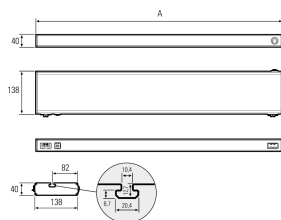

LED-Systemleuchte

Product-Nr.	141014-23
EAN:	4260556620589
Model:	SYSTEMLED ECO Tageslichtweiss

Order number:	141014-23
Model:	SYSTEMLED ECO Tageslichtweiss
Type:	LED system light
Illuminant:	SMD LED
Total output incl. driver:	~14 W
Power consumption:	~11 W
Lamp luminous flux:	1670 lm
Lamp luminous efficiency:	~155 lm/W
Light distribution:	direct
Light colour:	daylight white (5200 - 5700K)
Connected load:	220-240V AC \pm 10%, 50-60 Hz
Power supply:	inbuilt
Connection (connector):	Wieland GST18
Degree of protection:	IP40
Class of protection:	I
Glare control:	opal white
Beam angle (optics):	100°
Operating temperature:	-10... +50 °C (14... 122 °F)
Colour rendering (Ra):	>85
Lamps lifetime:	> 60.000 h (L80/B10)
Housing material:	aluminium
Height [B] x Width [C]:	40 mm x 138 mm (1,57" x 5,43")
Length [A]:	472 mm (18,58")
Weight (net):	1800 g (~63 oz)
Gross weight:	2400 g (~85 oz)
Risk group (DIN EN 62471):	free group
Markings:	CE, UKCA
Dimmable:	via optional accessory
Mounting accessories:	mounting angle in delivery scope
Made in:	Germany
Feature:	cascadable