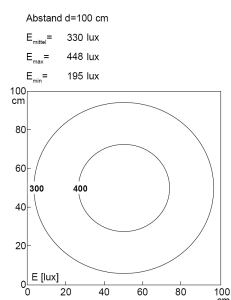

LED-Systemleuchte

Product-Nr.	141014-23
EAN:	4260556620589
Model:	SYSTEMLED ECO Tageslichtweiss

Order number:	141014-23
Model:	SYSTEMLED ECO Tageslichtweiss
Type:	LED system light
Illuminant:	SMD LED
Total output incl. driver:	~14 W
Power consumption:	~11 W
Lamp luminous flux:	1670 lm
Lamp luminous efficiency:	~155 lm/W
Light distribution:	direct
Light colour:	daylight white (5200 - 5700K)
Connected load:	220-240V AC \pm 10%, 50-60 Hz
Power supply:	inbuilt
Connection (connector):	Wieland GST18
Degree of protection:	IP40
Class of protection:	I
Glare control:	opal white
Beam angle (optics):	100°
Operating temperature:	-10... +50 °C (14... 122 °F)
Colour rendering (Ra):	>85
Lamps lifetime:	> 60.000 h (L80/B10)
Housing material:	aluminium
Height [B] x Width [C]:	40 mm x 138 mm (1,57" x 5,43")
Length [A]:	472 mm (18,58")
Weight (net):	1800 g (~63 oz)
Gross weight:	2400 g (~85 oz)
Risk group (DIN EN 62471):	free group
Markings:	CE, UKCA
Dimmable:	via optional accessory
Mounting accessories:	mounting angle in delivery scope
Made in:	Germany
Feature:	cascadable