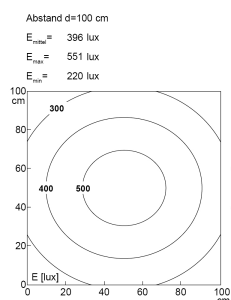

LED-Systemleuchte

Product-Nr.	141014-24
EAN:	4260556620596
Model:	SYSTEMLED ECO Tageslichtweiss

Order number:	141014-24
Model:	SYSTEMLED ECO Tageslichtweiss
Type:	LED system light
Illuminant:	SMD LED
Total output incl. driver:	~14 W
Power consumption:	~11 W
Lamp luminous flux:	1670 lm
Lamp luminous efficiency:	~155 lm/W
Light distribution:	direct
Light colour:	daylight white (5200 - 5700K)
Connected load:	220-240V AC \pm 10%, 50-60 Hz
Power supply:	inbuilt
Connection (connector):	Wieland GST18
Degree of protection:	IP40
Class of protection:	I
Glare control:	microprism
Beam angle (optics):	100°
Operating temperature:	-10... +50 °C (14... 122 °F)
Colour rendering (Ra):	>85
Lamps lifetime:	> 60.000 h (L80/B10)
Housing material:	aluminium
Height [B] x Width [C]:	40 mm x 138 mm (1,57" x 5,43")
Length [A]:	472 mm (18,58")
Weight (net):	1800 g (~63 oz)
Gross weight:	2400 g (~85 oz)
Risk group (DIN EN 62471):	free group
Markings:	CE, UKCA
Dimmable:	via optional accessory
Mounting accessories:	mounting angle in delivery scope
Made in:	Germany
Feature:	cascadable