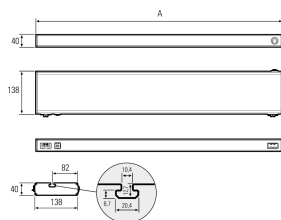

LED-Systemleuchte

Product-Nr.	141014-24
EAN:	4260556620596
Model:	SYSTEMLED ECO Tageslichtweiss

Order number:	141014-24
Model:	SYSTEMLED ECO Tageslichtweiss
Type:	LED system light
Illuminant:	SMD LED
Total output incl. driver:	~14 W
Power consumption:	~11 W
Lamp luminous flux:	1670 lm
Lamp luminous efficiency:	~155 lm/W
Light distribution:	direct
Light colour:	daylight white (5200 - 5700K)
Connected load:	220-240V AC \pm 10%, 50-60 Hz
Power supply:	inbuilt
Connection (connector):	Wieland GST18
Degree of protection:	IP40
Class of protection:	I
Glare control:	microprism
Beam angle (optics):	100°
Operating temperature:	-10... +50 °C (14... 122 °F)
Colour rendering (Ra):	>85
Lamps lifetime:	> 60.000 h (L80/B10)
Housing material:	aluminium
Height [B] x Width [C]:	40 mm x 138 mm (1,57" x 5,43")
Length [A]:	472 mm (18,58")
Weight (net):	1800 g (~63 oz)
Gross weight:	2400 g (~85 oz)
Risk group (DIN EN 62471):	free group
Markings:	CE, UKCA
Dimmable:	via optional accessory
Mounting accessories:	mounting angle in delivery scope
Made in:	Germany
Feature:	cascadable