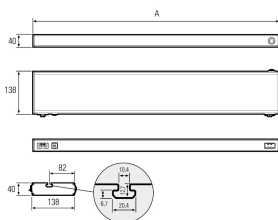

LED-Systemleuchte

| | |
|--------------------|-------------------------------|
| Product-Nr. | 141014-25 |
| EAN: | 4260556620602 |
| Model: | SYSTEMLED ECO Tageslichtweiss |

| | |
|-----------------------------------|---------------------------------|
| Order number: | 141014-25 |
| Model: | SYSTEMLED ECO Tageslichtweiss |
| Type: | LED system light |
| Illuminant: | SMD LED |
| Total output incl. driver: | ~42 W |
| Power consumption: | ~33 W |
| Lamp luminous flux: | 5008 lm |
| Lamp luminous efficiency: | ~155 lm/W |
| Light distribution: | direct |
| Light colour: | daylight white (5200 - 5700K) |
| Connected load: | 220-240V AC \pm 10%, 50-60 Hz |
| Power supply: | inbuilt |
| Connection (connector): | Wieland GST18 |
| Degree of protection: | IP40 |
| Class of protection: | I |
| Glare control: | opal white |
| Beam angle (optics): | 100° |
| Operating temperature: | -10... +50 °C (14... 122 °F) |
| Colour rendering (Ra): | >85 |
| Lamps lifetime: | > 60.000 h (L80/B10) |
| Housing material: | aluminium |
| Height [B] x Width [C]: | 40 mm x 138 mm (1,57" x 5,43") |
| Length [A]: | 1342 mm (52,83") |
| Weight (net): | 3750 g (~132 oz) |
| Gross weight: | 4800 g (~169 oz) |
| Risk group (DIN EN 62471): | free group |
| Markings: | CE, UKCA |
| Dimmable: | via optional accessory |
| Mounting accessories: | optional |
| Made in: | Germany |
| Feature: | cascadable |