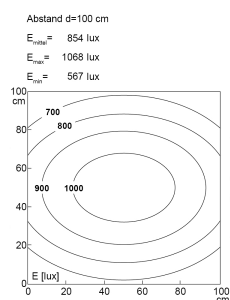

LED-Systemleuchte

| | |
|--------------------|-------------------------------|
| Product-Nr. | 141014-25 |
| EAN: | 4260556620602 |
| Model: | SYSTEMLED ECO Tageslichtweiss |

| | |
|-----------------------------------|---------------------------------|
| Order number: | 141014-25 |
| Model: | SYSTEMLED ECO Tageslichtweiss |
| Type: | LED system light |
| Illuminant: | SMD LED |
| Total output incl. driver: | ~42 W |
| Power consumption: | ~33 W |
| Lamp luminous flux: | 5008 lm |
| Lamp luminous efficiency: | ~155 lm/W |
| Light distribution: | direct |
| Light colour: | daylight white (5200 - 5700K) |
| Connected load: | 220-240V AC \pm 10%, 50-60 Hz |
| Power supply: | inbuilt |
| Connection (connector): | Wieland GST18 |
| Degree of protection: | IP40 |
| Class of protection: | I |
| Glare control: | opal white |
| Beam angle (optics): | 100° |
| Operating temperature: | -10... +50 °C (14... 122 °F) |
| Colour rendering (Ra): | >85 |
| Lamps lifetime: | > 60.000 h (L80/B10) |
| Housing material: | aluminium |
| Height [B] x Width [C]: | 40 mm x 138 mm (1,57" x 5,43") |
| Length [A]: | 1342 mm (52,83") |
| Weight (net): | 3750 g (~132 oz) |
| Gross weight: | 4800 g (~169 oz) |
| Risk group (DIN EN 62471): | free group |
| Markings: | CE, UKCA |
| Dimmable: | via optional accessory |
| Mounting accessories: | optional |
| Made in: | Germany |
| Feature: | cascadable |