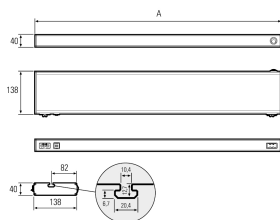

## LED-Systemleuchte

<b>Product-Nr.</b>	141014-26
<b>EAN:</b>	4260556620619
<b>Model:</b>	SYSTEMLED ECO Tageslichtweiss

Order number:	141014-26
<b>Model:</b>	SYSTEMLED ECO Tageslichtweiss
<b>Type:</b>	LED system light
<b>Illuminant:</b>	SMD LED
<b>Total output incl. driver:</b>	~42 W
<b>Power consumption:</b>	~33 W
<b>Lamp luminous flux:</b>	5008 lm
<b>Lamp luminous efficiency:</b>	~155 lm/W
<b>Light distribution:</b>	direct
<b>Light colour:</b>	daylight white (5200 - 5700K)
<b>Connected load:</b>	220-240V AC $\pm$ 10%, 50-60 Hz
<b>Power supply:</b>	inbuilt
<b>Connection (connector):</b>	Wieland GST18
<b>Degree of protection:</b>	IP40
<b>Class of protection:</b>	I
<b>Glare control:</b>	microprism
<b>Beam angle (optics):</b>	100°
<b>Operating temperature:</b>	-10... +50 °C (14... 122 °F)
<b>Colour rendering (Ra):</b>	>85
<b>Lamps lifetime:</b>	> 60.000 h (L80/B10)
<b>Housing material:</b>	aluminium
<b>Height [B] x Width [C]:</b>	40 mm x 138 mm (1,57" x 5,43")
<b>Length [A]:</b>	1342 mm (52,83")
<b>Weight (net):</b>	3750 g (~132 oz)
<b>Gross weight:</b>	4800 g (~169 oz)
<b>Risk group (DIN EN 62471):</b>	free group
<b>Markings:</b>	CE, UKCA
<b>Dimmable:</b>	via optional accessory
<b>Mounting accessories:</b>	optional
<b>Made in:</b>	Germany
<b>Feature:</b>	casca dable