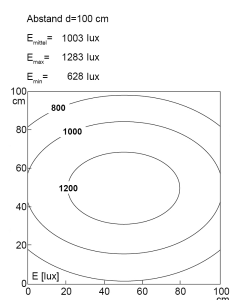

## LED-Systemleuchte

<b>Product-Nr.</b>	141014-26
<b>EAN:</b>	4260556620619
<b>Model:</b>	SYSTEMLED ECO Tageslichtweiss

Order number:	141014-26
<b>Model:</b>	SYSTEMLED ECO Tageslichtweiss
<b>Type:</b>	LED system light
<b>Illuminant:</b>	SMD LED
<b>Total output incl. driver:</b>	~42 W
<b>Power consumption:</b>	~33 W
<b>Lamp luminous flux:</b>	5008 lm
<b>Lamp luminous efficiency:</b>	~155 lm/W
<b>Light distribution:</b>	direct
<b>Light colour:</b>	daylight white (5200 - 5700K)
<b>Connected load:</b>	220-240V AC $\pm$ 10%, 50-60 Hz
<b>Power supply:</b>	inbuilt
<b>Connection (connector):</b>	Wieland GST18
<b>Degree of protection:</b>	IP40
<b>Class of protection:</b>	I
<b>Glare control:</b>	microprism
<b>Beam angle (optics):</b>	100°
<b>Operating temperature:</b>	-10... +50 °C (14... 122 °F)
<b>Colour rendering (Ra):</b>	>85
<b>Lamps lifetime:</b>	> 60.000 h (L80/B10)
<b>Housing material:</b>	aluminium
<b>Height [B] x Width [C]:</b>	40 mm x 138 mm (1,57" x 5,43")
<b>Length [A]:</b>	1342 mm (52,83")
<b>Weight (net):</b>	3750 g (~132 oz)
<b>Gross weight:</b>	4800 g (~169 oz)
<b>Risk group (DIN EN 62471):</b>	free group
<b>Markings:</b>	CE, UKCA
<b>Dimmable:</b>	via optional accessory
<b>Mounting accessories:</b>	optional
<b>Made in:</b>	Germany
<b>Feature:</b>	casca dable