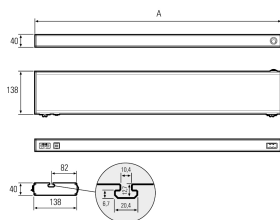

LED-Systemleuchte

Product-Nr.	141014-27
EAN:	4260556620626
Model:	SYSTEMLED ECO Tageslichtweiss

Order number:	141014-27
Model:	SYSTEMLED ECO Tageslichtweiss
Type:	LED system light
Illuminant:	SMD LED
Total output incl. driver:	~52 W
Power consumption:	~45 W
Lamp luminous flux:	7012 lm
Lamp luminous efficiency:	~155 lm/W
Light distribution:	direct
Light colour:	daylight white (5200 - 5700K)
Connected load:	220-240V AC \pm 10%, 50-60 Hz
Power supply:	inbuilt
Connection (connector):	Wieland GST18
Degree of protection:	IP40
Class of protection:	I
Glare control:	opal white
Beam angle (optics):	100°
Operating temperature:	-10... +50 °C (14... 122 °F)
Colour rendering (Ra):	>85
Lamps lifetime:	> 60.000 h (L80/B10)
Housing material:	aluminium
Height [B] x Width [C]:	40 mm x 138 mm (1,57" x 5,43")
Length [A]:	1782 mm (70,61")
Weight (net):	4850 g (~171 oz)
Gross weight:	6500 g (~229 oz)
Risk group (DIN EN 62471):	free group
Markings:	CE, UKCA
Dimmable:	via optional accessory
Mounting accessories:	optional
Made in:	Germany
Feature:	cascadable