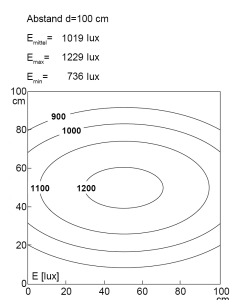

LED-Systemleuchte

Product-Nr.	141014-27
EAN:	4260556620626
Model:	SYSTEMLED ECO Tageslichtweiss

Order number:	141014-27
Model:	SYSTEMLED ECO Tageslichtweiss
Type:	LED system light
Illuminant:	SMD LED
Total output incl. driver:	~52 W
Power consumption:	~45 W
Lamp luminous flux:	7012 lm
Lamp luminous efficiency:	~155 lm/W
Light distribution:	direct
Light colour:	daylight white (5200 - 5700K)
Connected load:	220-240V AC \pm 10%, 50-60 Hz
Power supply:	inbuilt
Connection (connector):	Wieland GST18
Degree of protection:	IP40
Class of protection:	I
Glare control:	opal white
Beam angle (optics):	100°
Operating temperature:	-10... +50 °C (14... 122 °F)
Colour rendering (Ra):	>85
Lamps lifetime:	> 60.000 h (L80/B10)
Housing material:	aluminium
Height [B] x Width [C]:	40 mm x 138 mm (1,57" x 5,43")
Length [A]:	1782 mm (70,61")
Weight (net):	4850 g (~171 oz)
Gross weight:	6500 g (~229 oz)
Risk group (DIN EN 62471):	free group
Markings:	CE, UKCA
Dimmable:	via optional accessory
Mounting accessories:	optional
Made in:	Germany
Feature:	cascadable