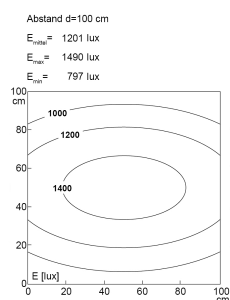

LED-Systemleuchte

Product-Nr.	141014-28
EAN:	4260556620633
Model:	SYSTEMLED ECO Tageslichtweiss

Order number:	141014-28
Model:	SYSTEMLED ECO Tageslichtweiss
Type:	LED system light
Illuminant:	SMD LED
Total output incl. driver:	~52 W
Power consumption:	~45 W
Lamp luminous flux:	7012 lm
Lamp luminous efficiency:	~155 lm/W
Light distribution:	direct
Light colour:	daylight white (5200 - 5700K)
Connected load:	220-240V AC \pm 10%, 50-60 Hz
Power supply:	inbuilt
Connection (connector):	Wieland GST18
Degree of protection:	IP40
Class of protection:	I
Glare control:	microprism
Beam angle (optics):	100°
Operating temperature:	-10... +50 °C (14... 122 °F)
Colour rendering (Ra):	>85
Lamps lifetime:	> 60.000 h (L80/B10)
Housing material:	aluminium
Height [B] x Width [C]:	40 mm x 138 mm (1,57" x 5,43")
Length [A]:	1782 mm (70,61")
Weight (net):	4850 g (~171 oz)
Gross weight:	6500 g (~229 oz)
Risk group (DIN EN 62471):	free group
Markings:	CE, UKCA
Dimmable:	via optional accessory
Mounting accessories:	optional
Made in:	Germany
Feature:	cascadable