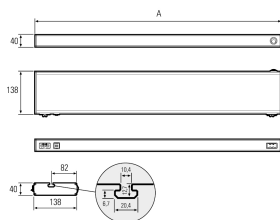

LED-Systemleuchte

Product-Nr.	141014-28
EAN:	4260556620633
Model:	SYSTEMLED ECO Tageslichtweiss

Order number:	141014-28
Model:	SYSTEMLED ECO Tageslichtweiss
Type:	LED system light
Illuminant:	SMD LED
Total output incl. driver:	~52 W
Power consumption:	~45 W
Lamp luminous flux:	7012 lm
Lamp luminous efficiency:	~155 lm/W
Light distribution:	direct
Light colour:	daylight white (5200 - 5700K)
Connected load:	220-240V AC \pm 10%, 50-60 Hz
Power supply:	inbuilt
Connection (connector):	Wieland GST18
Degree of protection:	IP40
Class of protection:	I
Glare control:	microprism
Beam angle (optics):	100°
Operating temperature:	-10... +50 °C (14... 122 °F)
Colour rendering (Ra):	>85
Lamps lifetime:	> 60.000 h (L80/B10)
Housing material:	aluminium
Height [B] x Width [C]:	40 mm x 138 mm (1,57" x 5,43")
Length [A]:	1782 mm (70,61")
Weight (net):	4850 g (~171 oz)
Gross weight:	6500 g (~229 oz)
Risk group (DIN EN 62471):	free group
Markings:	CE, UKCA
Dimmable:	via optional accessory
Mounting accessories:	optional
Made in:	Germany
Feature:	cascadable