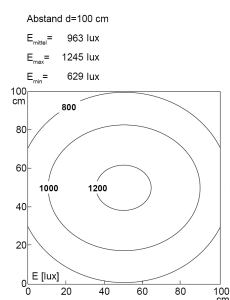

LED-Systemleuchte

Product-Nr.	141024-01
EAN:	4260556620466
Model:	SYSTEMLED Power Naturalweiß

Order number:	141024-01
Model:	SYSTEMLED Power Naturalweiß
Type:	LED system light
Illuminant:	SMD LED
Power consumption:	~52 W
Lamp luminous flux:	5356 lm
Lamp luminous efficiency:	131 lm/W
Light distribution:	direct
Light colour:	neutral white (4000 - 4500K)
Connected load:	220-240V AC \pm 10%, 50-60 Hz
Power supply:	inbuilt
Connection (connector):	Wieland GST18
Degree of protection:	IP40
Class of protection:	I
Glare control:	opal white
Beam angle (optics):	100°
Operating temperature:	-10... +50 °C (14... 122 °F)
Colour rendering (Ra):	>90
Lamps lifetime:	> 60.000 h (L80/B10)
Housing material:	aluminium
Height [B] x Width [C]:	40 mm x 138 mm (1,57" x 5,43")
Length [A]:	898 mm (35,35")
Weight (net):	2550 g (~90 oz)
Gross weight:	3500 g (~123 oz)
Risk group (DIN EN 62471):	free group
Markings:	CE, UKCA
Dimmable:	via optional accessory
Mounting accessories:	optional
Made in:	Germany
Feature:	cascadable