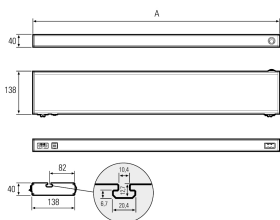

LED-Systemleuchte

Product-Nr.	141024-01
EAN:	4260556620466
Model:	SYSTEMLED Power Naturalweiß

Order number:	141024-01
Model:	SYSTEMLED Power Naturalweiß
Type:	LED system light
Illuminant:	SMD LED
Power consumption:	~52 W
Lamp luminous flux:	5356 lm
Lamp luminous efficiency:	131 lm/W
Light distribution:	direct
Light colour:	neutral white (4000 - 4500K)
Connected load:	220-240V AC \pm 10%, 50-60 Hz
Power supply:	inbuilt
Connection (connector):	Wieland GST18
Degree of protection:	IP40
Class of protection:	I
Glare control:	opal white
Beam angle (optics):	100°
Operating temperature:	-10... +50 °C (14... 122 °F)
Colour rendering (Ra):	>90
Lamps lifetime:	> 60.000 h (L80/B10)
Housing material:	aluminium
Height [B] x Width [C]:	40 mm x 138 mm (1,57" x 5,43")
Length [A]:	898 mm (35,35")
Weight (net):	2550 g (~90 oz)
Gross weight:	3500 g (~123 oz)
Risk group (DIN EN 62471):	free group
Markings:	CE, UKCA
Dimmable:	via optional accessory
Mounting accessories:	optional
Made in:	Germany
Feature:	cascadable