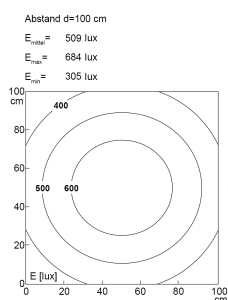

## LED-Systemleuchte

<b>Product-Nr.</b>	141024-03
<b>EAN:</b>	4260556620480
<b>Model:</b>	SYSTEMLED Power Naturalweiß

Order number:	141024-03
<b>Model:</b>	SYSTEMLED Power Naturalweiß
Type:	LED system light
<b>Illuminant:</b>	SMD LED
Power consumption:	~28 W
<b>Lamp luminous flux:</b>	2678 lm
Lamp luminous efficiency:	131 lm/W
<b>Light distribution:</b>	direct
Light colour:	neutral white (4000 - 4500K)
<b>Connected load:</b>	220-240V AC $\pm$ 10%, 50-60 Hz
Power supply:	inbuilt
<b>Connection (connector):</b>	Wieland GST18
Degree of protection:	IP40
<b>Class of protection:</b>	I
Glare control:	opal white
<b>Beam angle (optics):</b>	100°
Operating temperature:	-10... +50 °C (14... 122 °F)
<b>Colour rendering (Ra):</b>	>90
Lamps lifetime:	> 60.000 h (L80/B10)
<b>Housing material:</b>	aluminium
Height [B] x Width [C]:	40 mm x 138 mm (1,57" x 5,43")
<b>Length [A]:</b>	472 mm (18,58")
Weight (net):	1800 g (~63 oz)
<b>Gross weight:</b>	2400 g (~85 oz)
Risk group (DIN EN 62471):	free group
<b>Markings:</b>	CE, UKCA
Dimmable:	via optional accessory
<b>Mounting accessories:</b>	mounting angle in delivery scope
Made in:	Germany
<b>Feature:</b>	cascadable