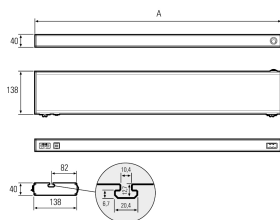

## LED-Systemleuchte

<b>Product-Nr.</b>	141024-03
<b>EAN:</b>	4260556620480
<b>Model:</b>	SYSTEMLED Power Naturalweiß

Order number:	141024-03
<b>Model:</b>	SYSTEMLED Power Naturalweiß
Type:	LED system light
<b>Illuminant:</b>	SMD LED
Power consumption:	~28 W
<b>Lamp luminous flux:</b>	2678 lm
Lamp luminous efficiency:	131 lm/W
<b>Light distribution:</b>	direct
Light colour:	neutral white (4000 - 4500K)
<b>Connected load:</b>	220-240V AC $\pm$ 10%, 50-60 Hz
Power supply:	inbuilt
<b>Connection (connector):</b>	Wieland GST18
Degree of protection:	IP40
<b>Class of protection:</b>	I
Glare control:	opal white
<b>Beam angle (optics):</b>	100°
Operating temperature:	-10... +50 °C (14... 122 °F)
<b>Colour rendering (Ra):</b>	>90
Lamps lifetime:	> 60.000 h (L80/B10)
<b>Housing material:</b>	aluminium
Height [B] x Width [C]:	40 mm x 138 mm (1,57" x 5,43")
<b>Length [A]:</b>	472 mm (18,58")
Weight (net):	1800 g (~63 oz)
<b>Gross weight:</b>	2400 g (~85 oz)
Risk group (DIN EN 62471):	free group
<b>Markings:</b>	CE, UKCA
Dimmable:	via optional accessory
<b>Mounting accessories:</b>	mounting angle in delivery scope
Made in:	Germany
<b>Feature:</b>	cascadable