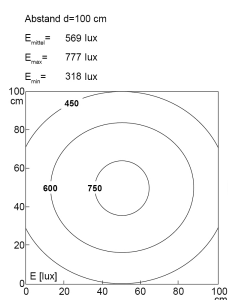

LED-Systemleuchte

Product-Nr.	141024-04
EAN:	4260556620503
Model:	SYSTEMLED Power Naturalweiß

Order number:	141024-04
Model:	SYSTEMLED Power Naturalweiß
Type:	LED system light
Illuminant:	SMD LED
Power consumption:	~28 W
Lamp luminous flux:	2678 lm
Lamp luminous efficiency:	131 lm/W
Light distribution:	direct
Light colour:	neutral white (4000 - 4500K)
Connected load:	220-240V AC \pm 10%, 50-60 Hz
Power supply:	inbuilt
Connection (connector):	Wieland GST18
Degree of protection:	IP40
Class of protection:	I
Glare control:	microprism
Beam angle (optics):	100°
Operating temperature:	-10... +50 °C (14... 122 °F)
Colour rendering (Ra):	>90
Lamps lifetime:	> 60.000 h (L80/B10)
Housing material:	aluminium
Height [B] x Width [C]:	40 mm x 138 mm (1,57" x 5,43")
Length [A]:	472 mm (18,58")
Weight (net):	1800 g (~63 oz)
Gross weight:	2400 g (~85 oz)
Risk group (DIN EN 62471):	free group
Markings:	CE, UKCA
Dimmable:	via optional accessory
Mounting accessories:	mounting angle in delivery scope
Made in:	Germany
Feature:	cascadable