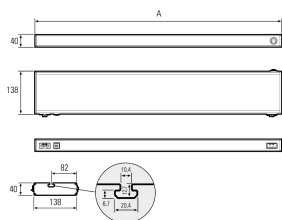

LED-Systemleuchte

Product-Nr.	141024-04
EAN:	4260556620503
Model:	SYSTEMLED Power Naturalweiß

Order number:	141024-04
Model:	SYSTEMLED Power Naturalweiß
Type:	LED system light
Illuminant:	SMD LED
Power consumption:	~28 W
Lamp luminous flux:	2678 lm
Lamp luminous efficiency:	131 lm/W
Light distribution:	direct
Light colour:	neutral white (4000 - 4500K)
Connected load:	220-240V AC \pm 10%, 50-60 Hz
Power supply:	inbuilt
Connection (connector):	Wieland GST18
Degree of protection:	IP40
Class of protection:	I
Glare control:	microprism
Beam angle (optics):	100°
Operating temperature:	-10... +50 °C (14... 122 °F)
Colour rendering (Ra):	>90
Lamps lifetime:	> 60.000 h (L80/B10)
Housing material:	aluminium
Height [B] x Width [C]:	40 mm x 138 mm (1,57" x 5,43")
Length [A]:	472 mm (18,58")
Weight (net):	1800 g (~63 oz)
Gross weight:	2400 g (~85 oz)
Risk group (DIN EN 62471):	free group
Markings:	CE, UKCA
Dimmable:	via optional accessory
Mounting accessories:	mounting angle in delivery scope
Made in:	Germany
Feature:	cascadable