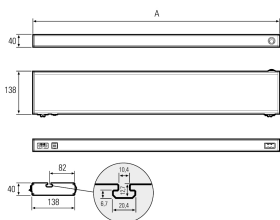

LED-Systemleuchte

Product-Nr.	141024-05
EAN:	4260556620527
Model:	SYSTEMLED

Order number:	141024-05
Model:	SYSTEMLED
Type:	LED system light
Illuminant:	SMD LED
Power consumption:	~77 W
Lamp luminous flux:	8034 lm
Lamp luminous efficiency:	131 lm/W
Light distribution:	direct
Light colour:	neutral white (4000 - 4500K)
Connected load:	220-240V AC \pm 10%, 50-60 Hz
Power supply:	inbuilt
Connection (connector):	Wieland GST18
Degree of protection:	IP40
Class of protection:	I
Glare control:	opal white
Beam angle (optics):	100°
Operating temperature:	-10... +50 °C (14... 122 °F)
Colour rendering (Ra):	>90
Lamps lifetime:	> 60.000 h (L80/B10)
Housing material:	aluminium
Height [B] x Width [C]:	40 mm x 138 mm (1,57" x 5,43")
Length [A]:	1342 mm (52,83")
Weight (net):	3750 g (~132 oz)
Gross weight:	4800 g (~169 oz)
Risk group (DIN EN 62471):	free group
Markings:	CE, UKCA
Dimmable:	via optional accessory
Mounting accessories:	optional
Made in:	Germany
Feature:	cascadable