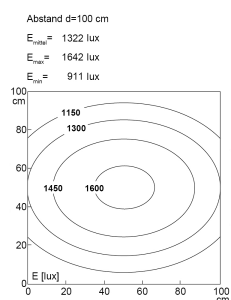

LED-Systemleuchte

Product-Nr.	141024-05
EAN:	4260556620527
Model:	SYSTEMLED

Order number:	141024-05
Model:	SYSTEMLED
Type:	LED system light
Illuminant:	SMD LED
Power consumption:	~77 W
Lamp luminous flux:	8034 lm
Lamp luminous efficiency:	131 lm/W
Light distribution:	direct
Light colour:	neutral white (4000 - 4500K)
Connected load:	220-240V AC \pm 10%, 50-60 Hz
Power supply:	inbuilt
Connection (connector):	Wieland GST18
Degree of protection:	IP40
Class of protection:	I
Glare control:	opal white
Beam angle (optics):	100°
Operating temperature:	-10... +50 °C (14... 122 °F)
Colour rendering (Ra):	>90
Lamps lifetime:	> 60.000 h (L80/B10)
Housing material:	aluminium
Height [B] x Width [C]:	40 mm x 138 mm (1,57" x 5,43")
Length [A]:	1342 mm (52,83")
Weight (net):	3750 g (~132 oz)
Gross weight:	4800 g (~169 oz)
Risk group (DIN EN 62471):	free group
Markings:	CE, UKCA
Dimmable:	via optional accessory
Mounting accessories:	optional
Made in:	Germany
Feature:	cascadable