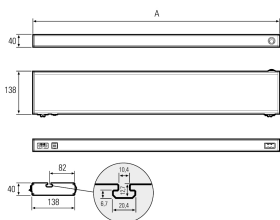

LED-Systemleuchte

Product-Nr.	141024-06
EAN:	4260556620534
Model:	SYSTEMLED Power Naturalweiß

Order number:	141024-06
Model:	SYSTEMLED Power Naturalweiß
Type:	LED system light
Illuminant:	SMD LED
Power consumption:	~77 W
Lamp luminous flux:	8034 lm
Lamp luminous efficiency:	131 lm/W
Light distribution:	direct
Light colour:	neutral white (4000 - 4500K)
Connected load:	220-240V AC \pm 10%, 50-60 Hz
Power supply:	inbuilt
Connection (connector):	Wieland GST18
Degree of protection:	IP40
Class of protection:	I
Glare control:	microprism
Beam angle (optics):	100°
Operating temperature:	-10... +50 °C (14... 122 °F)
Colour rendering (Ra):	>90
Lamps lifetime:	> 60.000 h (L80/B10)
Housing material:	aluminium
Height [B] x Width [C]:	40 mm x 138 mm (1,57" x 5,43")
Length [A]:	1342 mm (52,83")
Weight (net):	3750 g (~132 oz)
Gross weight:	4800 g (~169 oz)
Risk group (DIN EN 62471):	free group
Markings:	CE, UKCA
Dimmable:	via optional accessory
Mounting accessories:	optional
Made in:	Germany
Feature:	cascadable