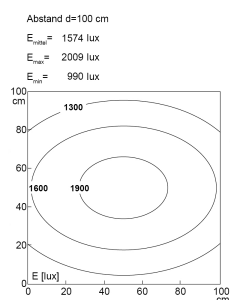

LED-Systemleuchte

Product-Nr.	141024-06
EAN:	4260556620534
Model:	SYSTEMLED Power Naturalweiß

Order number:	141024-06
Model:	SYSTEMLED Power Naturalweiß
Type:	LED system light
Illuminant:	SMD LED
Power consumption:	~77 W
Lamp luminous flux:	8034 lm
Lamp luminous efficiency:	131 lm/W
Light distribution:	direct
Light colour:	neutral white (4000 - 4500K)
Connected load:	220-240V AC \pm 10%, 50-60 Hz
Power supply:	inbuilt
Connection (connector):	Wieland GST18
Degree of protection:	IP40
Class of protection:	I
Glare control:	microprism
Beam angle (optics):	100°
Operating temperature:	-10... +50 °C (14... 122 °F)
Colour rendering (Ra):	>90
Lamps lifetime:	> 60.000 h (L80/B10)
Housing material:	aluminium
Height [B] x Width [C]:	40 mm x 138 mm (1,57" x 5,43")
Length [A]:	1342 mm (52,83")
Weight (net):	3750 g (~132 oz)
Gross weight:	4800 g (~169 oz)
Risk group (DIN EN 62471):	free group
Markings:	CE, UKCA
Dimmable:	via optional accessory
Mounting accessories:	optional
Made in:	Germany
Feature:	cascadable