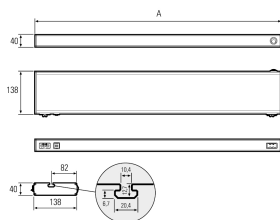

## LED-Systemleuchte

<b>Product-Nr.</b>	141024-07
<b>EAN:</b>	4260556620541
<b>Model:</b>	SYSTEMLED Power Naturalweiß

Order number:	141024-07
<b>Model:</b>	SYSTEMLED Power Naturalweiß
<b>Type:</b>	LED system light
<b>Illuminant:</b>	SMD LED
<b>Power consumption:</b>	~100 W
<b>Lamp luminous flux:</b>	11234 lm
<b>Lamp luminous efficiency:</b>	131 lm/W
<b>Light distribution:</b>	direct
<b>Light colour:</b>	neutral white (4000 - 4500K)
<b>Connected load:</b>	220-240V AC $\pm$ 10%, 50-60 Hz
<b>Power supply:</b>	inbuilt
<b>Connection (connector):</b>	Wieland GST18
<b>Degree of protection:</b>	IP40
<b>Class of protection:</b>	I
<b>Glare control:</b>	opal white
<b>Beam angle (optics):</b>	100°
<b>Operating temperature:</b>	-10... +50 °C (14... 122 °F)
<b>Colour rendering (Ra):</b>	>90
<b>Lamps lifetime:</b>	> 60.000 h (L80/B10)
<b>Housing material:</b>	aluminium
<b>Height [B] x Width [C]:</b>	40 mm x 138 mm (1,57" x 5,43")
<b>Length [A]:</b>	1782 mm (70,61")
<b>Weight (net):</b>	4850 g (~171 oz)
<b>Gross weight:</b>	6500 g (~229 oz)
<b>Risk group (DIN EN 62471):</b>	free group
<b>Markings:</b>	CE, UKCA
<b>Dimmable:</b>	via optional accessory
<b>Mounting accessories:</b>	optional
<b>Made in:</b>	Germany
<b>Feature:</b>	cascadable