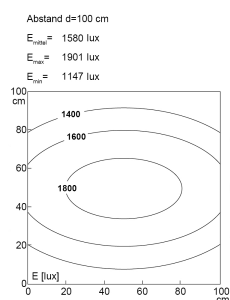

## LED-Systemleuchte

<b>Product-Nr.</b>	141024-07
<b>EAN:</b>	4260556620541
<b>Model:</b>	SYSTEMLED Power Naturalweiß

Order number:	141024-07
<b>Model:</b>	SYSTEMLED Power Naturalweiß
<b>Type:</b>	LED system light
<b>Illuminant:</b>	SMD LED
<b>Power consumption:</b>	~100 W
<b>Lamp luminous flux:</b>	11234 lm
<b>Lamp luminous efficiency:</b>	131 lm/W
<b>Light distribution:</b>	direct
<b>Light colour:</b>	neutral white (4000 - 4500K)
<b>Connected load:</b>	220-240V AC $\pm$ 10%, 50-60 Hz
<b>Power supply:</b>	inbuilt
<b>Connection (connector):</b>	Wieland GST18
<b>Degree of protection:</b>	IP40
<b>Class of protection:</b>	I
<b>Glare control:</b>	opal white
<b>Beam angle (optics):</b>	100°
<b>Operating temperature:</b>	-10... +50 °C (14... 122 °F)
<b>Colour rendering (Ra):</b>	>90
<b>Lamps lifetime:</b>	> 60.000 h (L80/B10)
<b>Housing material:</b>	aluminium
<b>Height [B] x Width [C]:</b>	40 mm x 138 mm (1,57" x 5,43")
<b>Length [A]:</b>	1782 mm (70,61")
<b>Weight (net):</b>	4850 g (~171 oz)
<b>Gross weight:</b>	6500 g (~229 oz)
<b>Risk group (DIN EN 62471):</b>	free group
<b>Markings:</b>	CE, UKCA
<b>Dimmable:</b>	via optional accessory
<b>Mounting accessories:</b>	optional
<b>Made in:</b>	Germany
<b>Feature:</b>	cascadable