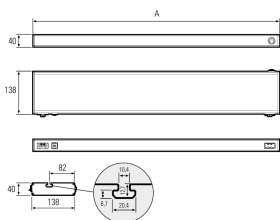

LED-Systemleuchte

Product-Nr.	141024-08
EAN:	4260556620558
Model:	SYSTEMLED Power Naturalweiß

Order number:	141024-08
Model:	SYSTEMLED Power Naturalweiß
Type:	LED system light
Illuminant:	SMD LED
Power consumption:	~100 W
Lamp luminous flux:	11234 lm
Lamp luminous efficiency:	131 lm/W
Light distribution:	direct
Light colour:	neutral white (4000 - 4500K)
Connected load:	220-240V AC \pm 10%, 50-60 Hz
Power supply:	inbuilt
Connection (connector):	Wieland GST18
Degree of protection:	IP40
Class of protection:	I
Glare control:	microprism
Beam angle (optics):	100°
Operating temperature:	-10... +50 °C (14... 122 °F)
Colour rendering (Ra):	>90
Lamps lifetime:	> 60.000 h (L80/B10)
Housing material:	aluminium
Height [B] x Width [C]:	40 mm x 138 mm (1,57" x 5,43")
Length [A]:	1782 mm (70,61")
Weight (net):	4850 g (~171 oz)
Gross weight:	6500 g (~229 oz)
Risk group (DIN EN 62471):	free group
Markings:	CE, UKCA
Dimmable:	via optional accessory
Mounting accessories:	optional
Made in:	Germany
Feature:	cascadable