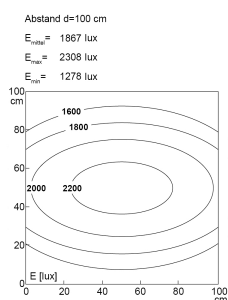

LED-Systemleuchte

Product-Nr.	141024-08
EAN:	4260556620558
Model:	SYSTEMLED Power Naturalweiß

Order number:	141024-08
Model:	SYSTEMLED Power Naturalweiß
Type:	LED system light
Illuminant:	SMD LED
Power consumption:	~100 W
Lamp luminous flux:	11234 lm
Lamp luminous efficiency:	131 lm/W
Light distribution:	direct
Light colour:	neutral white (4000 - 4500K)
Connected load:	220-240V AC \pm 10%, 50-60 Hz
Power supply:	inbuilt
Connection (connector):	Wieland GST18
Degree of protection:	IP40
Class of protection:	I
Glare control:	microprism
Beam angle (optics):	100°
Operating temperature:	-10... +50 °C (14... 122 °F)
Colour rendering (Ra):	>90
Lamps lifetime:	> 60.000 h (L80/B10)
Housing material:	aluminium
Height [B] x Width [C]:	40 mm x 138 mm (1,57" x 5,43")
Length [A]:	1782 mm (70,61")
Weight (net):	4850 g (~171 oz)
Gross weight:	6500 g (~229 oz)
Risk group (DIN EN 62471):	free group
Markings:	CE, UKCA
Dimmable:	via optional accessory
Mounting accessories:	optional
Made in:	Germany
Feature:	cascadable