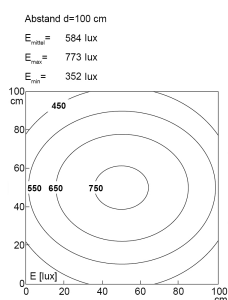

LED-Systemleuchte

Product-Nr.	141024-22
EAN:	4260556620657
Model:	SYSTEMLED ECO Naturalweiß

Order number:	141024-22
Model:	SYSTEMLED ECO Naturalweiß
Type:	LED system light
Illuminant:	SMD LED
Power consumption:	~28 W
Lamp luminous flux:	3150 lm
Lamp luminous efficiency:	145 lm/W
Light distribution:	direct
Light colour:	neutral white (4000 - 4500K)
Connected load:	220-240V AC \pm 10%, 50-60 Hz
Power supply:	inbuilt
Connection (connector):	Wieland GST18
Degree of protection:	IP40
Class of protection:	I
Glare control:	microprism
Beam angle (optics):	100°
Operating temperature:	-10... +50 °C (14... 122 °F)
Colour rendering (Ra):	>90
Lamps lifetime:	> 60.000 h (L80/B10)
Housing material:	aluminium
Height [B] x Width [C]:	40 mm x 138 mm (1,57" x 5,43")
Length [A]:	898 mm (35,35")
Weight (net):	2550 g (~90 oz)
Gross weight:	3500 g (~123 oz)
Risk group (DIN EN 62471):	free group
Markings:	CE, UKCA
Dimmable:	via optional accessory
Mounting accessories:	optional
Made in:	Germany
Feature:	cascadable