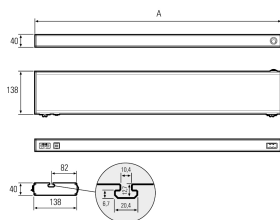

LED-Systemleuchte

Product-Nr.	141024-22
EAN:	4260556620657
Model:	SYSTEMLED ECO Naturalweiß

Order number:	141024-22
Model:	SYSTEMLED ECO Naturalweiß
Type:	LED system light
Illuminant:	SMD LED
Power consumption:	~28 W
Lamp luminous flux:	3150 lm
Lamp luminous efficiency:	145 lm/W
Light distribution:	direct
Light colour:	neutral white (4000 - 4500K)
Connected load:	220-240V AC \pm 10%, 50-60 Hz
Power supply:	inbuilt
Connection (connector):	Wieland GST18
Degree of protection:	IP40
Class of protection:	I
Glare control:	microprism
Beam angle (optics):	100°
Operating temperature:	-10... +50 °C (14... 122 °F)
Colour rendering (Ra):	>90
Lamps lifetime:	> 60.000 h (L80/B10)
Housing material:	aluminium
Height [B] x Width [C]:	40 mm x 138 mm (1,57" x 5,43")
Length [A]:	898 mm (35,35")
Weight (net):	2550 g (~90 oz)
Gross weight:	3500 g (~123 oz)
Risk group (DIN EN 62471):	free group
Markings:	CE, UKCA
Dimmable:	via optional accessory
Mounting accessories:	optional
Made in:	Germany
Feature:	cascadable