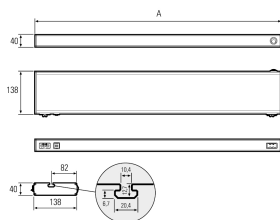

LED-Systemleuchte

Product-Nr.	141024-23
EAN:	4260556620664
Model:	SYSTEMLED ECO Naturalweiß

Order number:	141024-23
Model:	SYSTEMLED ECO Naturalweiß
Type:	LED system light
Illuminant:	SMD LED
Power consumption:	~14 W
Lamp luminous flux:	1575 lm
Lamp luminous efficiency:	145 lm/W
Light distribution:	direct
Light colour:	neutral white (4000 - 4500K)
Connected load:	220-240V AC \pm 10%, 50-60 Hz
Power supply:	inbuilt
Connection (connector):	Wieland GST18
Degree of protection:	IP40
Class of protection:	I
Glare control:	opal white
Beam angle (optics):	100°
Operating temperature:	-10... +50 °C (14... 122 °F)
Colour rendering (Ra):	>90
Lamps lifetime:	> 60.000 h (L80/B10)
Housing material:	aluminium
Height [B] x Width [C]:	40 mm x 138 mm (1,57" x 5,43")
Length [A]:	472 mm (18,58")
Weight (net):	1800 g (~63 oz)
Gross weight:	2400 g (~85 oz)
Risk group (DIN EN 62471):	free group
Markings:	CE, UKCA
Dimmable:	via optional accessory
Mounting accessories:	mounting angle in delivery scope
Made in:	Germany
Feature:	cascadable