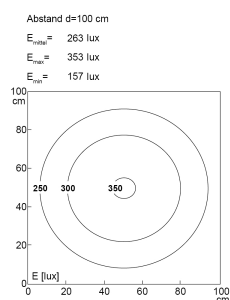

LED-Systemleuchte

Product-Nr.	141024-23
EAN:	4260556620664
Model:	SYSTEMLED ECO Naturalweiß

Order number:	141024-23
Model:	SYSTEMLED ECO Naturalweiß
Type:	LED system light
Illuminant:	SMD LED
Power consumption:	~14 W
Lamp luminous flux:	1575 lm
Lamp luminous efficiency:	145 lm/W
Light distribution:	direct
Light colour:	neutral white (4000 - 4500K)
Connected load:	220-240V AC \pm 10%, 50-60 Hz
Power supply:	inbuilt
Connection (connector):	Wieland GST18
Degree of protection:	IP40
Class of protection:	I
Glare control:	opal white
Beam angle (optics):	100°
Operating temperature:	-10... +50 °C (14... 122 °F)
Colour rendering (Ra):	>90
Lamps lifetime:	> 60.000 h (L80/B10)
Housing material:	aluminium
Height [B] x Width [C]:	40 mm x 138 mm (1,57" x 5,43")
Length [A]:	472 mm (18,58")
Weight (net):	1800 g (~63 oz)
Gross weight:	2400 g (~85 oz)
Risk group (DIN EN 62471):	free group
Markings:	CE, UKCA
Dimmable:	via optional accessory
Mounting accessories:	mounting angle in delivery scope
Made in:	Germany
Feature:	cascadable