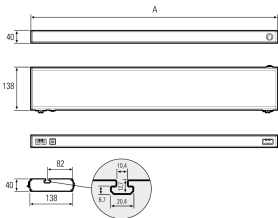

## LED-Systemleuchte

<b>Product-Nr.</b>	141024-24
<b>EAN:</b>	4260556620671
<b>Model:</b>	SYSTEMLED ECO Naturalweiß

Order number:	141024-24
<b>Model:</b>	SYSTEMLED ECO Naturalweiß
Type:	LED system light
<b>Illuminant:</b>	SMD LED
Power consumption:	~14 W
<b>Lamp luminous flux:</b>	1575 lm
Lamp luminous efficiency:	145 lm/W
<b>Light distribution:</b>	direct
Light colour:	neutral white (4000 - 4500K)
<b>Connected load:</b>	220-240V AC $\pm$ 10%, 50-60 Hz
Power supply:	inbuilt
<b>Connection (connector):</b>	Wieland GST18
Degree of protection:	IP40
<b>Class of protection:</b>	I
Glare control:	microprism
<b>Beam angle (optics):</b>	100°
Operating temperature:	-10... +50 °C (14... 122 °F)
<b>Colour rendering (Ra):</b>	>90
Lamps lifetime:	> 60.000 h (L80/B10)
<b>Housing material:</b>	aluminium
Height [B] x Width [C]:	40 mm x 138 mm (1,57" x 5,43")
<b>Length [A]:</b>	472 mm (18,58")
Weight (net):	1800 g (~63 oz)
<b>Gross weight:</b>	2400 g (~85 oz)
Risk group (DIN EN 62471):	free group
<b>Markings:</b>	CE, UKCA
Dimmable:	via optional accessory
<b>Mounting accessories:</b>	mounting angle in delivery scope
Made in:	Germany
<b>Feature:</b>	cascadable