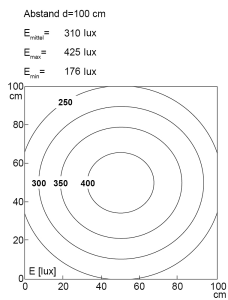

## LED-Systemleuchte

<b>Product-Nr.</b>	141024-24
<b>EAN:</b>	4260556620671
<b>Model:</b>	SYSTEMLED ECO Naturalweiß

Order number:	141024-24
<b>Model:</b>	SYSTEMLED ECO Naturalweiß
Type:	LED system light
<b>Illuminant:</b>	SMD LED
Power consumption:	~14 W
<b>Lamp luminous flux:</b>	1575 lm
Lamp luminous efficiency:	145 lm/W
<b>Light distribution:</b>	direct
Light colour:	neutral white (4000 - 4500K)
<b>Connected load:</b>	220-240V AC $\pm$ 10%, 50-60 Hz
Power supply:	inbuilt
<b>Connection (connector):</b>	Wieland GST18
Degree of protection:	IP40
<b>Class of protection:</b>	I
Glare control:	microprism
<b>Beam angle (optics):</b>	100°
Operating temperature:	-10... +50 °C (14... 122 °F)
<b>Colour rendering (Ra):</b>	>90
Lamps lifetime:	> 60.000 h (L80/B10)
<b>Housing material:</b>	aluminium
Height [B] x Width [C]:	40 mm x 138 mm (1,57" x 5,43")
<b>Length [A]:</b>	472 mm (18,58")
Weight (net):	1800 g (~63 oz)
<b>Gross weight:</b>	2400 g (~85 oz)
Risk group (DIN EN 62471):	free group
<b>Markings:</b>	CE, UKCA
Dimmable:	via optional accessory
<b>Mounting accessories:</b>	mounting angle in delivery scope
Made in:	Germany
<b>Feature:</b>	cascadable